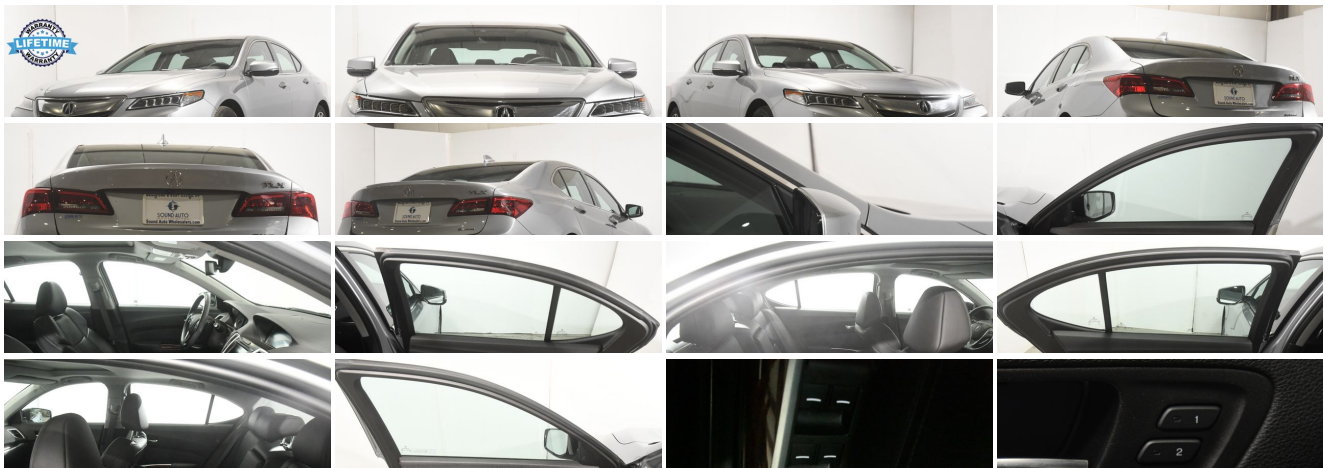

2017 Acura TLX SH-AWD Advanced

Eric Zuwalick

No-Haggle Price \$22,999

View this vehicle on our website at soundautowholesalers.com

139 W Main St, Branford, CT 06405

Photos
Details
Contact

Specifications:

Year:	2017
VIN:	19JUB3F50HA002015
Make:	Acura
Stock:	4085
Model/Trim:	TLX SH-AWD Advanced
Condition:	Pre-Owned
Body:	Sedan
Exterior:	Lunar Silver Metallic
Engine:	Engine: 3.5L SOHC 24-Valve VTEC V6
Interior:	Ebony Leather
Mileage:	36,864
Drivetrain:	All Wheel Drive
Economy:	City 21 / Highway 31

Exterior

- Tires: P225/50R18 High Performance All Season- Wheels: 18" x 8.5" Aluminum-Alloy
 - Body-Colored Door Handles- Body-Colored Front Bumper
 - Body-Colored Power w/Tilt Down Heated Side Mirrors w/Convex Spotter, Power Folding and Turn Signal Indicator
 - Body-Colored Rear Bumper
 - Chrome Side Windows Trim and Black Front Windshield Trim - Clearcoat Paint
 - Express Open/Close Sliding And Tilting Glass 1st Row Sunroof w/Sunshade
 - Fixed Rear Window w/Defroster- Front Windshield -inc: Sun Visor Strip
 - Galvanized Steel/Aluminum Panels- LED Brakelights- Light Tinted Glass
 - Metal-Look Grille w/Chrome Surround- Perimeter/Approach Lights
 - Programmable Projector Beam Led Low/High Beam Daytime Running Headlamps w/Delay-Off
 - Spare Tire Mobility Kit- Speed Sensitive Rain Detecting Variable Intermittent Wipers
 - Trunk Rear Cargo Access
-