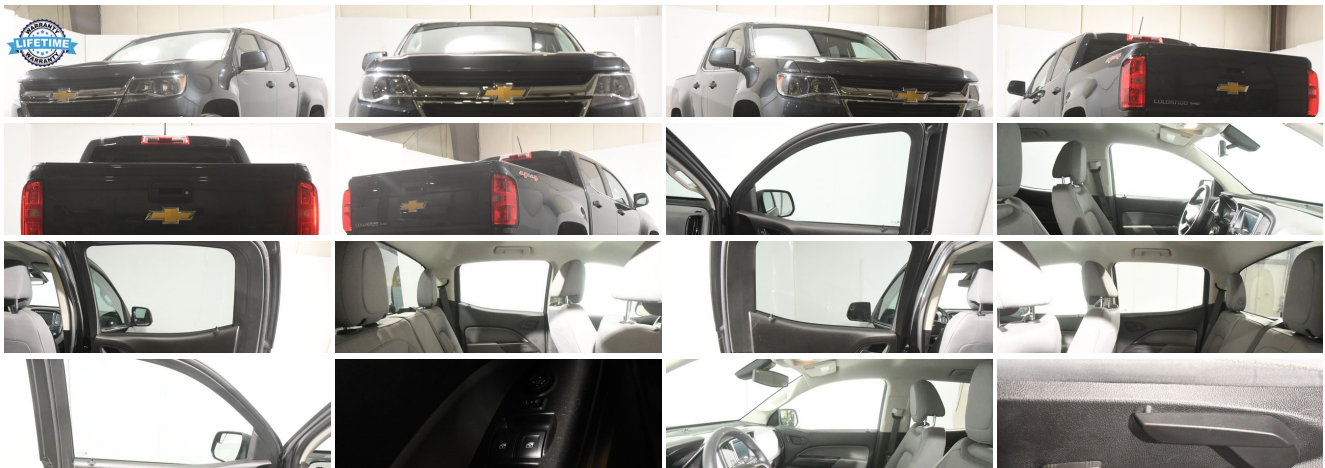

2018 Chevrolet Colorado 4WD Crew Cab

Eric Zuwalick

No-Haggle Price \$28,999

View this vehicle on our website at soundautowholesalers.com

139 W Main St., Branford, CT 06405

Photos
Details
Contact

Specifications:

Year:	2018
VIN:	1GCGTBEN8J1124096
Make:	Chevrolet
Stock:	4078
Model/Trim:	Colorado 4WD Crew Cab
Condition:	Pre-Owned
Body:	Pickup Truck
Exterior:	Graphite Metallic
Engine:	ENGINE, 3.6L DI DOHC V6 VVT
Interior:	Jet Black/Dark Ash Cloth
Mileage:	17,760
Drivetrain:	4 Wheel Drive
Economy:	City 17 / Highway 24

Exterior

- Recovery hooks, front (Deleted when (PDZ) Chrome Appearance Package, LPO is ordered.)
- Tires, 265/70R16 all-season, blackwall
- Wheels, 16" x 7" (40.6 cm x 17.8 cm) Ultra Silver Metallic steel - Bumper, rear chrome
- Cargo box light, back of cab - CornerStep, rear bumper- Door handles, Black
- Glass, windshield shade band
- Headlamps, halogen with automatic exterior lamp control
- Mirrors, outside remote with manual-folding, Black- Moldings, Black beltline- Pickup box
- Tailgate handle, Black- Tailgate, locking
- Wheel, spare, 16" x 7" (40.6 cm x 17.8 cm) steel (Requires (LGZ) 3.6L DI DOHC V6 engine or (LWN) 2.8L Duramax Turbo-Diesel engine. Standard on Crew Cab Long Box models.)