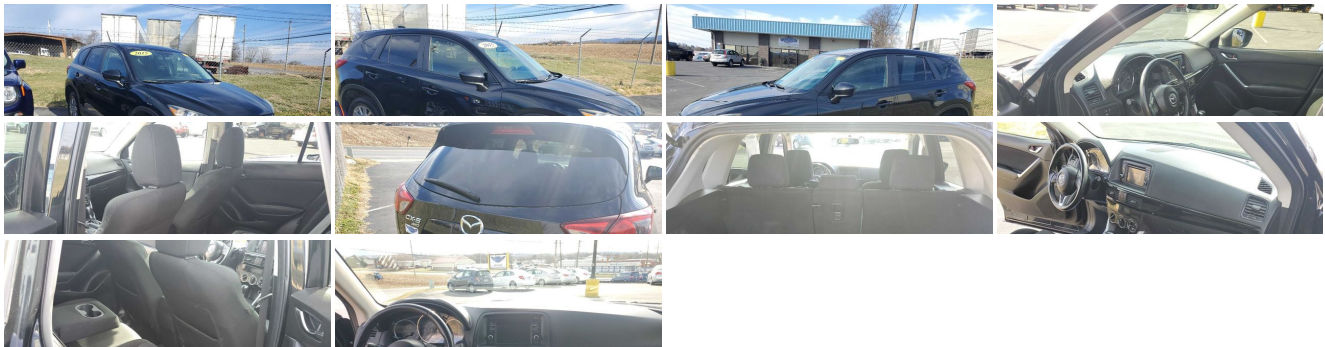

Specifications:

Year:

2015

VIN:

JM3KE4CYXF0440374

Make:	Mazda
Stock:	PQD48
Model/Trim:	CX-5 Touring
Condition:	Pre-Owned
Body:	SUV
Exterior:	BLACK
Engine:	Engine: 2.5L SKYACTIV-G DOHC 16-Valve 4-Cylinder
Interior:	Cloth
Mileage:	93,646
Drivetrain:	All Wheel Drive
Economy:	City 24 / Highway 30

Exterior

- Variable Intermittent Wipers- Tailgate/Rear Door Lock Included w/Power Door Locks
- Auto Off Projector Beam Halogen Daytime Running Headlamps w/Delay-Off
- Wheels: 17 x 7J Aluminum Alloy - Tires: P225/65R17 AS- Wheels w/Silver Accents
- Steel Spare Wheel- Compact Spare Tire Mounted Inside Under Cargo- Clearcoat Paint
- Body-Colored Front Bumper w/Black Rub Strip/Fascia Accent
- Body-Colored Rear Bumper w/Black Rub Strip/Fascia Accent
- Black Bodyside Cladding and Black Wheel Well Trim
- Black Side Windows Trim and Black Front Windshield Trim
- Body-Colored Door Handles
- Body-Colored Power Side Mirrors w/Manual Folding and Turn Signal Indicator
- Fixed Rear Window w/Fixed Interval Wiper, Heated Wiper Park and Defroster
- Deep Tinted Glass- Fully Galvanized Steel Panels- Lip Spoiler
- Black Grille w/Chrome Accents- Liftgate Rear Cargo Access- Front Fog Lamps