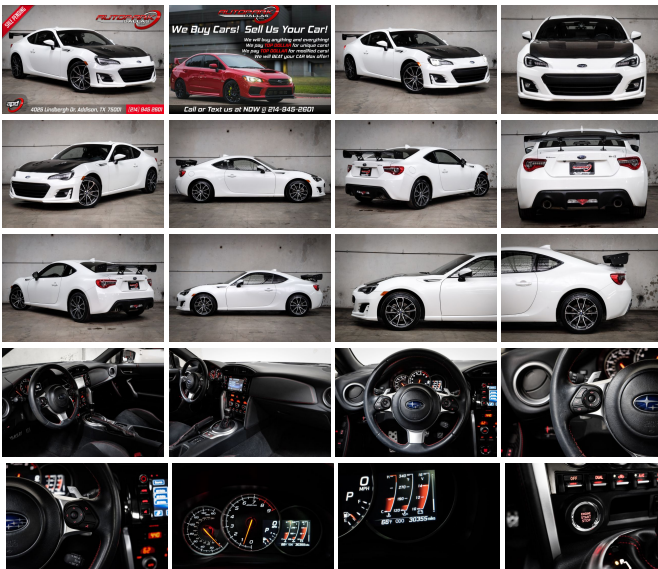

# 2017 Subaru BRZ Limited

View this car on our website at [autoparkdallas.com/6892957/ebrochure](http://autoparkdallas.com/6892957/ebrochure)

Our Price **\$22,995**

## Specifications:

<b>Year:</b>	2017
<b>VIN:</b>	JF1ZCAC11H8606631
<b>Make:</b>	Subaru
<b>Model/Trim:</b>	BRZ Limited
<b>Condition:</b>	Pre-Owned
<b>Body:</b>	Coupe
<b>Exterior:</b>	Crystal White Pearl
<b>Engine:</b>	Engine: 2.0L DOHC 16V 4-Cylinder -inc: Dual Active Valve Control System (DAVCS) Variable Valve Timing and Electronic Throttle Control (ETC)
<b>Interior:</b>	Black Leather
<b>Transmission:</b>	Transmission: 6-Speed Electronic Automatic -inc: direct-control, steering-wheel-mounted paddle shifters, automatic transmission simulated shift lever boot
<b>Mileage:</b>	30,245
<b>Drivetrain:</b>	Rear Wheel Drive
<b>Economy:</b>	City 24 / Highway 33

AutoPark Dallas is thrilled to offer you this 1-OWNER 2017 Subaru BRZ Limited with Carbon Fiber Goodies for sale! The entitlement of 'Limited' in this BRZ's name means that its loaded with options straight from the factory for driver comfort with things like: heated seats, back-up camera, push button start, etc. The BRZ's fuel economy is light on the wallet and driving performance is a blast behind the wheel, a definite worthwhile vehicle for those looking for a good daily driver or for a first time buyer. Our Subaru here at APD does come with those extra Carbon Fiber goodies to really give a stand out presence amongst the rest! Definitely swing on by to check out this Subaru BRZ parked here in our indoor 16,000 Sq Ft Showroom located in Dallas , Texas amongst our inventory of 100+ other Performance / Modified and Luxury cars!