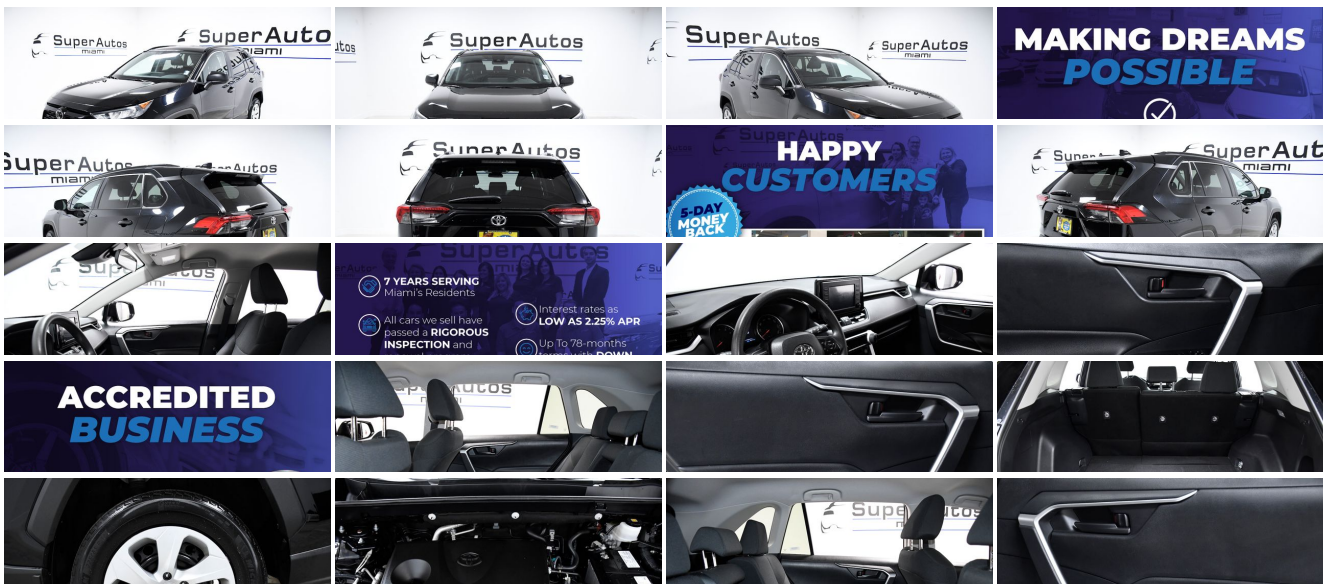

## 2019 Toyota RAV4 LE

**Internet Special \$21,486**

**Regular Price \$24,769**

View this vehicle on our website at [superautosmiami.com](http://superautosmiami.com)

Super Autos Miami

866-944-2882

8470 NW 58th St., Doral, FL 33166

## Specifications:

<b>Year:</b>	2019
<b>VIN:</b>	<a href="#">2T3F1RFV5KW032777</a>
<b>Make:</b>	Toyota
<b>Stock:</b>	12912F
<b>Model/Trim:</b>	RAV4 LE
<b>Condition:</b>	Pre-Owned
<b>Body:</b>	SUV
<b>Exterior:</b>	Midnight Black Metallic
<b>Engine:</b>	Engine: 2.5L DOHC 4-Cylinder w/Dual VVT-i
<b>Interior:</b>	Black Cloth
<b>Transmission:</b>	8-Speed Automatic Transmission
<b>Mileage:</b>	46,711
<b>Drivetrain:</b>	All Wheel Drive
<b>Economy:</b>	City 25 / Highway 33