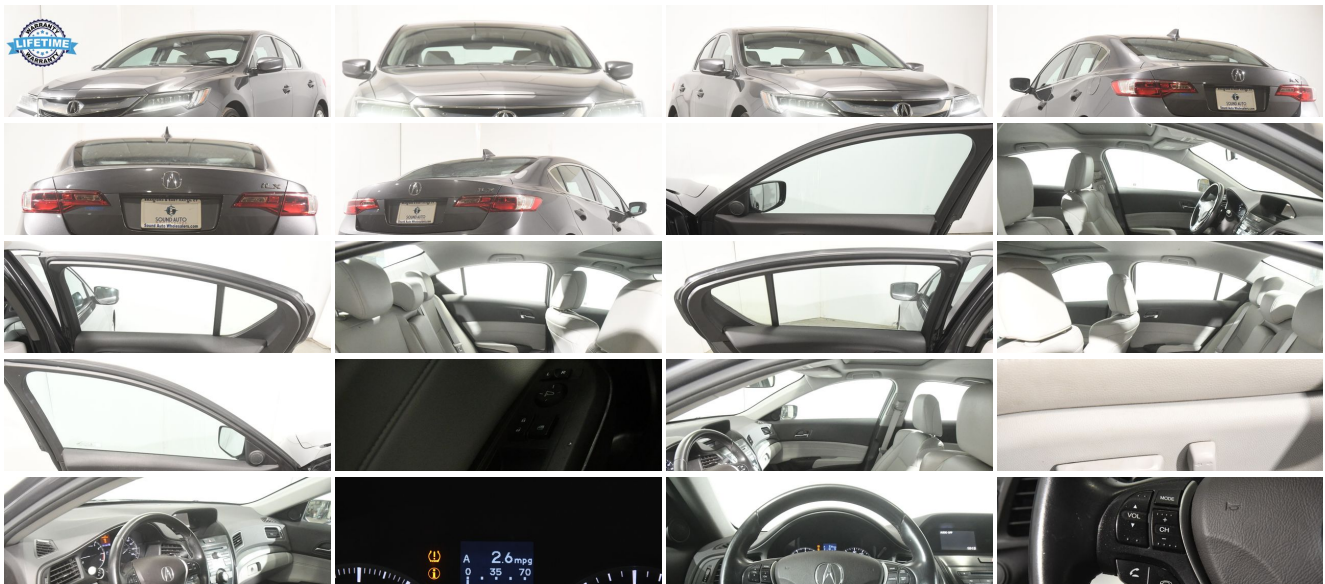

2017 Acura ILX w/AcuraWatch Plus

No-Haggle Price $15,999

View this vehicle on our website at soundautowholesalers.com

(203) 466-2622

139 W Main St, Branford, CT 06405

- Photos
- Details
- Contact