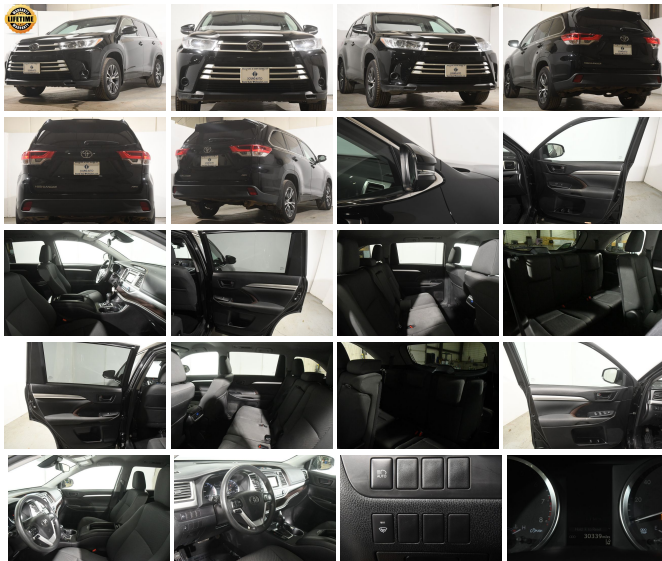

# 2017 Toyota Highlander LE Plus

**Eric Zuwalick**

View this car on our website at [soundautowholesalers.com/6892249/ebrochure](http://soundautowholesalers.com/6892249/ebrochure)

No-Haggle Price **\$24,999**

## Specifications:

<b>Year:</b>	2017
<b>VIN:</b>	5TDBZRFH4HS426184
<b>Make:</b>	Toyota
<b>Stock:</b>	4071
<b>Model/Trim:</b>	Highlander LE Plus
<b>Condition:</b>	Pre-Owned
<b>Body:</b>	SUV
<b>Exterior:</b>	Midnight Black Metallic
<b>Engine:</b>	Engine: 3.5L V6 w/D-4S
<b>Interior:</b>	Black Cloth
<b>Mileage:</b>	30,337
<b>Drivetrain:</b>	All Wheel Drive
<b>Economy:</b>	City 20 / Highway 27