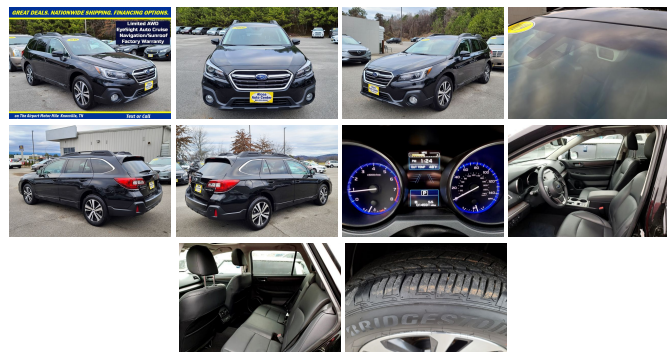

2019 Subaru Outback Limited AWD EyeSight Auto Cruise Navi/Sunroof

View this car on our website at alcoautocenter.com/6892233/ebrochure

Our Price **\$24,995**

Specifications:

Year:	2019
VIN:	4S4BSANC6K3361497
Make:	Subaru
Stock:	SO1497
Model/Trim:	Outback Limited AWD EyeSight Auto Cruise Navi/Sunroof
Condition:	Pre-Owned
Body:	SUV
Exterior:	Crystal Black Silica
Engine:	Engine: 2.5L DOHC 16 Valve 4-Cylinder - inc: Active Valve Control System (AVCS) Variable Valve Timing and Electronic Throttle Control (ETC)
Interior:	Slate Black Leather
Transmission:	Automatic Transmission
Mileage:	14,591
Drivetrain:	All Wheel Drive
Economy:	City 25 / Highway 32

Remaining Factory Warranty, AWD, Smart Key, Apple CarPlay, Auto Cruise Control, Blind Spot Monitor, Lane Departure Warning, Front & Rear Heated Leather Seats, Bluetooth Technology, Sunroof, Full Roof Rack, Harman Kardon Sound, Memory Seats, Navigation System, Power Hatch, Power Locks, Power Mirrors, Power Seats, Power Windows, Rear View Camera, ABS Brakes, Air Conditioning, Alloy Wheels, Automatic Transmission, Auxiliary Audio Input, CD Audio, Satellite Radio, Traction Control.

Snapshot

2019 SUBARU OUTBACK 2.5I PREM/LIMITED

	Accident reported: minor damage
	CARFAX 1-Owner vehicle
	Rental vehicle
	Last owned in Idaho
	7 Detailed records available
	14,591 Last reported odometer reading