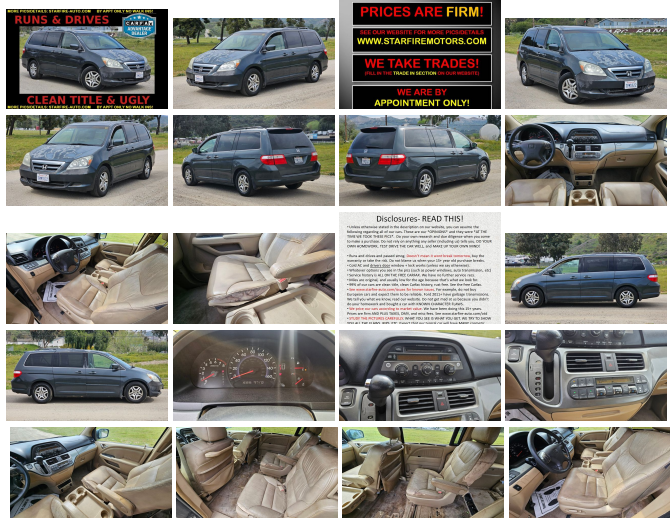

## 2005 Honda Odyssey EX-L

View this car on our website at [starfire-auto.com/6890759/ebrochure](http://starfire-auto.com/6890759/ebrochure)

**MORE PICS/DETAILS: STARFIRE-AUTO.COM BY APPT ONLY NO WALK INS!**

**RUNS & DRIVES**

**CLEAN TITLE & UGLY**

**MORE PICS/DETAILS: STARFIRE-AUTO.COM BY APPT ONLY NO WALK INS!**

Our Price **\$2,990**

**Specifications:**

- Year:** 2005
- VIN:** 5FNRL38795B005854
- Make:** Honda
- Stock:** TR1222591H
- Model/Trim:** Odyssey EX-L
- Condition:** Pre-Owned
- Body:** Minivan/Van
- Exterior:** Ocean Mist Metallic
- Engine:** 3.5L SOHC MPFI 24-valve i-VTEC V6 engine
- Interior:** Ivory Leather
- Transmission:** AUTOMATIC
- Mileage:** 153,235
- Drivetrain:** Front Wheel Drive
- Economy:** City 20 / Highway 28

**PLEASE READ THIS SECTION!**

- CLEAN TITLE
- RUNS AND DRIVES AND PASSED SMOG
- ITS UGLY. LOOK AT THE PICS. ITS WORN AND TORN, HENCE THE LOW PRICE
- WHAT YOU SEE IS WHAT YOU GET
- NICELY LOADED EXL WITH LOTS OF SAFETY FEATURES
- ADD ~15% TO THE PRICE TO GET THE TOTAL AFTER TAXES/DMV FEES