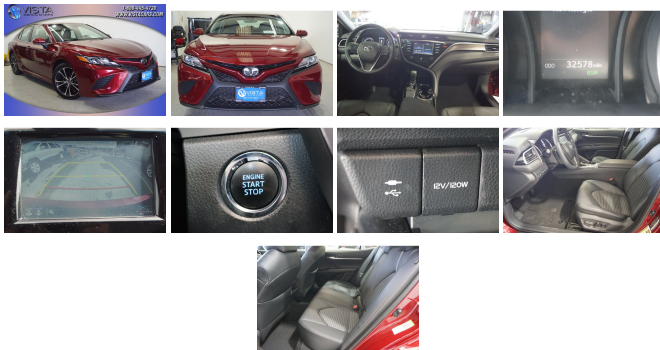

2018 Toyota Camry SE

View this car on our website at vistacars.com/6890753/ebrochure

Website Price **\$18,990**

Specifications:

Year:	2018
VIN:	4T1B11HK9JU529518
Make:	Toyota
Stock:	JU529518
Model/Trim:	Camry SE
Condition:	Pre-Owned
Body:	Sedan
Exterior:	Ruby Flare Pearl
Engine:	Engine: 2.5L I-4 DOHC 16-Valve -inc: VVT-iE intake and VVT-i exhaust
Interior:	Black
Mileage:	32,578
Drivetrain:	Front Wheel Drive
Economy:	City 28 / Highway 39

	No accidents or damage reported to CARFAX
	CARFAX 1-Owner vehicle
	2 Service history records
	Personal lease vehicle
	Last owned in Florida
	32,578 Last reported odometer reading

FREE CARFAX Report

See the full CARFAX Report for additional information