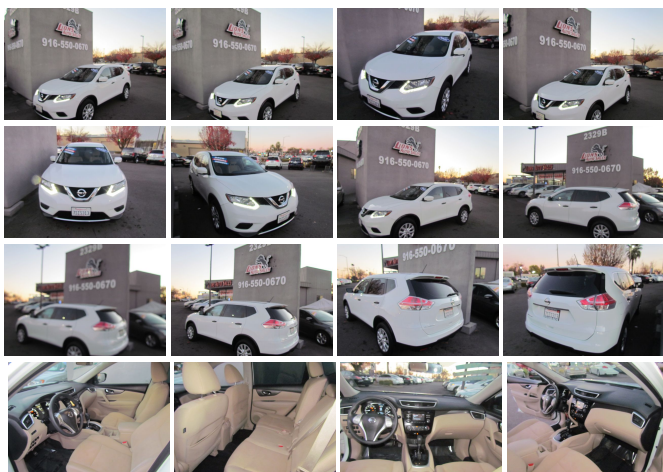

2016 Nissan Rogue S

View this car on our website at lionsautosales.net/6888442/ebrochure

Our Price **\$11,995**

Specifications:

Year:	2016
VIN:	KNMAT2MT5GP655767
Make:	Nissan
Stock:	004466788
Model/Trim:	Rogue S
Condition:	Pre-Owned
Body:	SUV
Exterior:	White
Engine:	Engine: 2.5L DOHC 16-Valve I4 -inc: ECO mode
Interior:	Tan Cloth
Mileage:	90,592
Drivetrain:	Front Wheel Drive
Economy:	City 26 / Highway 33

110 Amp Alternator, 14.5 Gal. Fuel Tank, 4-Wheel Disc Brakes w/4-Wheel ABS, Front And Rear Vented Discs, Brake Assist and Hill Hold Control, 5.694 Axle Ratio, Battery w/Run Down Protection, Electric Power-Assist Speed-Sensing Steering, Engine: 2.5L DOHC 16-Valve I4 -inc: ECO mode, Front And Rear Anti-Roll Bars, In addition Outboard Front Lap And Shoulder Safety Belts -inc: Rear Center 3 Point, Height Adjusters and Pretensioners
Rear Child Safety Locks, RearView Monitor Back-Up Camera, Side Impact Beams++

- Smart Device Integration- Systems Monitor- Trip Computer
- Urethane Gear Shifter Material

Exterior

- Aluminum Spare Wheel- Auto Off Aero-Composite Halogen Daytime Running Headlamps
- Black Bodyside Cladding and Black Wheel Well Trim- Black Grille w/Chrome Surround
- Body-Colored Door Handles- Body-Colored Front Bumper
- Body-Colored Power Side Mirrors w/Manual Folding
- Body-Colored Rear Bumper w/Black Rub Strip/Fascia Accent
- Chrome Side Windows Trim- Clearcoat Paint
- Compact Spare Tire Mounted Inside Under Cargo
- Fixed Rear Window w/Fixed Interval Wiper, Heated Wiper Park and Defroster
- Galvanized Steel/Aluminum/Composite Panels- Liftgate Rear Cargo Access
- Light Tinted Glass- Lip Spoiler- Tailgate/Rear Door Lock Included w/Power Door Locks
- Tires: P225/65R17 AS- Variable Intermittent Wipers- Wheels: 17" Steel w/Full Covers