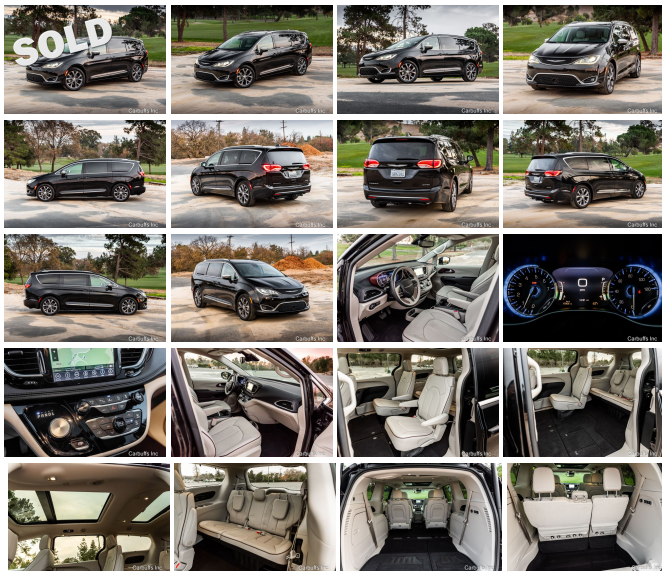

2018 Chrysler Pacifica Limited

View this car on our website at carbuffs.com/6887469/ebrochure

Our Price **\$0**

Specifications:

Year:	2018
VIN:	2C4RC1GGXJR121293
Make:	Chrysler
Model/Trim:	Pacifica Limited
Condition:	Pre-Owned
Body:	Minivan/Van
Exterior:	Brilliant Black Crystal Pearlcoat
Engine:	ENGINE: 3.6L V6 24V VVT UPG I W/ESS
Interior:	Deep Mocha/Black/Dp Mocha Leather
Transmission:	TRANSMISSION: 9-SPEED 948TE FWD AUTOMATIC
Mileage:	14,120
Drivetrain:	Front Wheel Drive
Economy:	City 19 / Highway 28

Loaded minivan! 1 local senior owner. Smooth and powerful 3.6L V6 engine with automatic transmission. Factory navigation. Keyless entry and pushbutton start. Panoramic moonroof. Navigation. Power side doors and rear hatch. Advanced safety group includes: Adaptive Cruise Control w/Stop & Go, 360 Surround View Camera System, Advanced Brake Assist, Automatic High Beam Headlamp Control, Parallel & Perp Park Assist w/Stop, Rain Sensitive Windshield Wipers, ParkSense Front/Rear Park Assist w/Stop, Full Speed Forward Collision Warning Plus, and Lane Departure Warning Plus. Only 14k miles. Balance of factory powertrain warranty with extended warranties available. Clean California title in hand. Ready to go!

accents and cranberry wine bezels. With black/diesel interior includes black seats w/diesel gray piping/stitch, satin chrome accents and liquid titanium bezels, With black/deep mocha interior includes deep mocha seats w/diesel gray piping/stitch, satin chrome accents and liquid titanium bezels