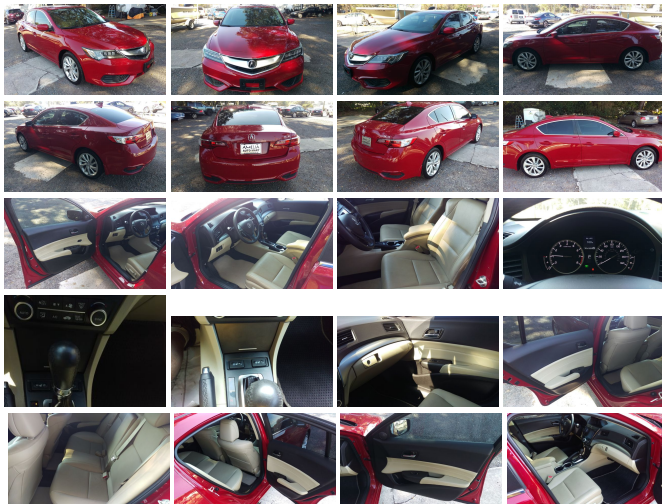

## 2017 Acura ILX w/Premium Pkg

View this car on our website at [ameliaautomart.com/6886527/ebrochure](http://ameliaautomart.com/6886527/ebrochure)

Our Price **\$18,999**

### Specifications:

<b>Year:</b>	2017
<b>VIN:</b>	19UDE2F76HA005763
<b>Make:</b>	Acura
<b>Model/Trim:</b>	ILX w/Premium Pkg
<b>Condition:</b>	Pre-Owned
<b>Body:</b>	Sedan
<b>Exterior:</b>	San Marino Red
<b>Engine:</b>	Engine: 2.4L 16-Valve DOHC i-VTEC
<b>Interior:</b>	Tan Leather
<b>Mileage:</b>	39,426
<b>Drivetrain:</b>	Front Wheel Drive
<b>Economy:</b>	City 25 / Highway 35

## Vehicle History Report : as Of 01/20/2021

 Snapshot

2017 ACURA ILX PREMIUM TECH

	No accidents or damage reported to CARFAX
	CARFAX 1-Owner vehicle
	9 Service history records
	Personal vehicle
	Last owned in Virginia
	39,426 Last reported odometer reading