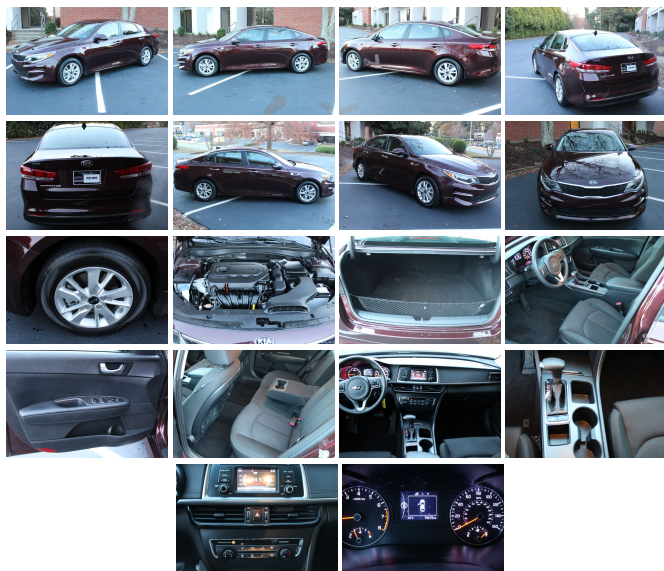

2016 Kia Optima LX

View this car on our website at autosportsatl.com/6886371/ebrochure

Our Price **\$11,450**

Specifications:

Year:	2016
VIN:	5XXGT4L39GG090924
Make:	Kia
Model/Trim:	Optima LX
Condition:	Pre-Owned
Body:	Sedan
Exterior:	Burgundy
Engine:	Engine: 2.4L DOHC I4 GDI
Interior:	Black Cloth
Mileage:	79,673
Drivetrain:	Front Wheel Drive
Economy:	City 24 / Highway 35

2016 Kia Optima LX

Sullivan Autos of Atlanta - 770-597-3331 - View this car on our website at autosportsatl.com/6886371/ebrochure

Our Location :

2016 Kia Optima LX

Sullivan Autos of Atlanta - 770-597-3331 - View this car on our website at autosportsatl.com/6886371/ebrochure

- Trip Computer- Urethane Gear Shifter Material

Exterior

- Black Grille w/Chrome Surround- Body-Colored Front Bumper
- Body-Colored Power Side Mirrors w/Manual Folding and Turn Signal Indicator
- Body-Colored Rear Bumper w/Chrome Bumper Insert- Chrome Door Handles
- Chrome Side Windows Trim, Black Front Windshield Trim and Chrome Rear Window Trim
- Clearcoat Paint- Fixed Rear Window w/Defroster- Front Windshield -inc: Sun Visor Strip
- Fully Automatic Projector Beam Halogen Headlamps w/Delay-Off
- Fully Galvanized Steel Panels- Light Tinted Glass- Perimeter/Approach Lights
- Spare Tire Mobility Kit- Tires: P205/65R16- Trunk Rear Cargo Access
- Variable Intermittent Wipers- Wheels: 16" Alloy