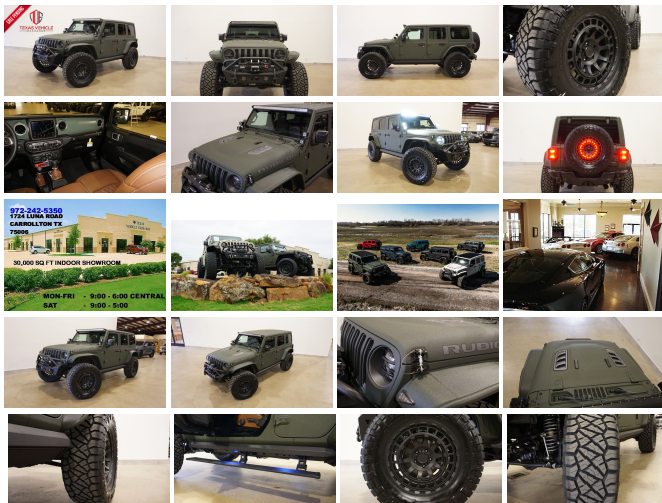

2021 Jeep Wrangler Unlimited Rubicon 4X4 DUPONT KEVLAR,LIFTED,LED'S

View this car on our website at tveauto.com/6885497/ebrochure

Our Price **\$86,900**

Specifications:

Year:	2021
VIN:	1C4HJXFG5MW501742
Make:	Jeep
Stock:	501742
Model/Trim:	Wrangler Unlimited Rubicon 4X4 DUPONT KEVLAR,LIFTED,LED'S
Condition:	Pre-Owned
Body:	SUV
Exterior:	Green
Engine:	ENGINE: 3.6L V6 24V VVT ETORQUE UPG I
Interior:	Brown Leather
Transmission:	TRANSMISSION: 8-SPEED AUTOMATIC (850RE)
Mileage:	76
Drivetrain:	4 Wheel Drive
Economy:	City 17 / Highway 23

NATION WIDE FINANCING

SUBMIT CREDIT APP WWW.TVEAUTO.COM

OR CALL 972-242-5350

"TANK GREEN EDITION"

CUSTOM BUILT **KEVLAR** 2021 JEEP
WRANGLER JL UNLIMITED RUBICON 4X4
WITH 25R PACKAGE

UPGRADES INCLUDE:

- * TANK GREEN KEVLAR COATING
- * CUSTOM ALEA BROWN LEATHER WITH TAN STITCHING
- * FACTORY REMOTE START
- * REMOTE PROXIMITY KEYLESS ENTRY
- * COLD WEATHER GROUP
- * LED LIGHTING GROUP
- * SAFETY GROUP
- * FACTORY 8.4 INCH TOUCH SCREEN NAVIGATION WITH HD AM/FM/SIRIUS STEREO & ALPINE PREMIUM AUDIO SYSTEM
- * FACTORY BACK-UP CAMERA
- * U-CONNECT

\$995

QUICK ORDER PACKAGE 25R

-inc: Engine: 3.6L V6 24V VVT eTorque UPG I,
Transmission: 8-Speed Automatic (850RE)

Option Packages Total

\$10,120

- Towing Equipment -inc: Trailer Sway Control
 - Trailing Arm Rear Suspension w/Coil Springs
-