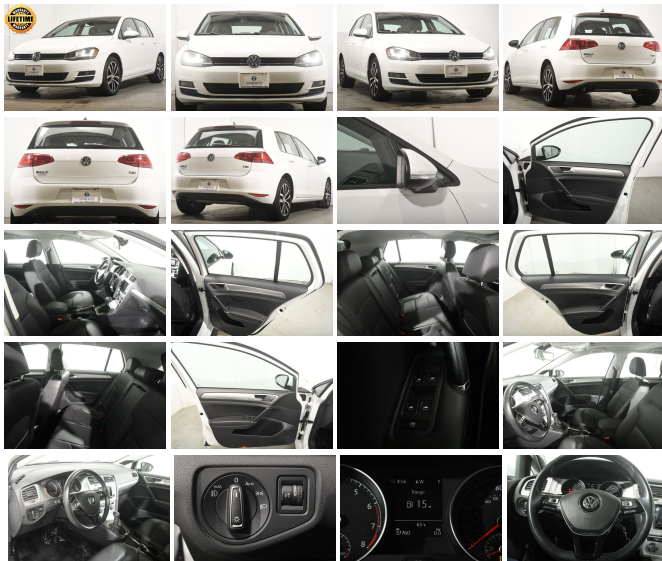

FREE LIFETIME POWERTRAIN WARRANTY (See Website for Complete Details - not available on Range Rover, Porsche or vehicles with over 100,000 miles). Dan Merriam's Sound Auto Wholesalers is A PLUS RATED by the Better Business Bureau -HIGHEST RATING POSSIBLE. Every vehicle is VALUE PRICED & SOUND AUTO CERTIFIED. CLICK ON THE {CARVANA? CARMAX?} TAB TO SEE HOW WE PROVIDE MORE VALUE AND CONVENIENCE THAN THE NATIONAL COMPETITORS.

2015 Volkswagen Golf TSI SE

Sound Auto Wholesalers - - View this car on our website at soundautowholesalers.com/6885239/ebrochure