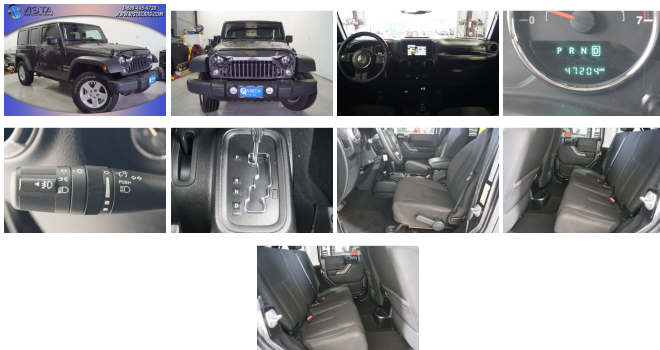

2017 Jeep Wrangler Unlimited Sport

View this car on our website at vistacars.com/6885142/ebrochure

Website Price **\$33,990**

Specifications:

Year:	2017
VIN:	1C4BJWDG3HL635921
Make:	Jeep
Stock:	HL635921
Model/Trim:	Wrangler Unlimited Sport
Condition:	Pre-Owned
Body:	SUV
Exterior:	Granite Crystal Metallic Clear Coat
Engine:	ENGINE: 3.6L V6 24V VVT
Interior:	Black
Mileage:	47,204
Drivetrain:	4 Wheel Drive
Economy:	City 16 / Highway 20