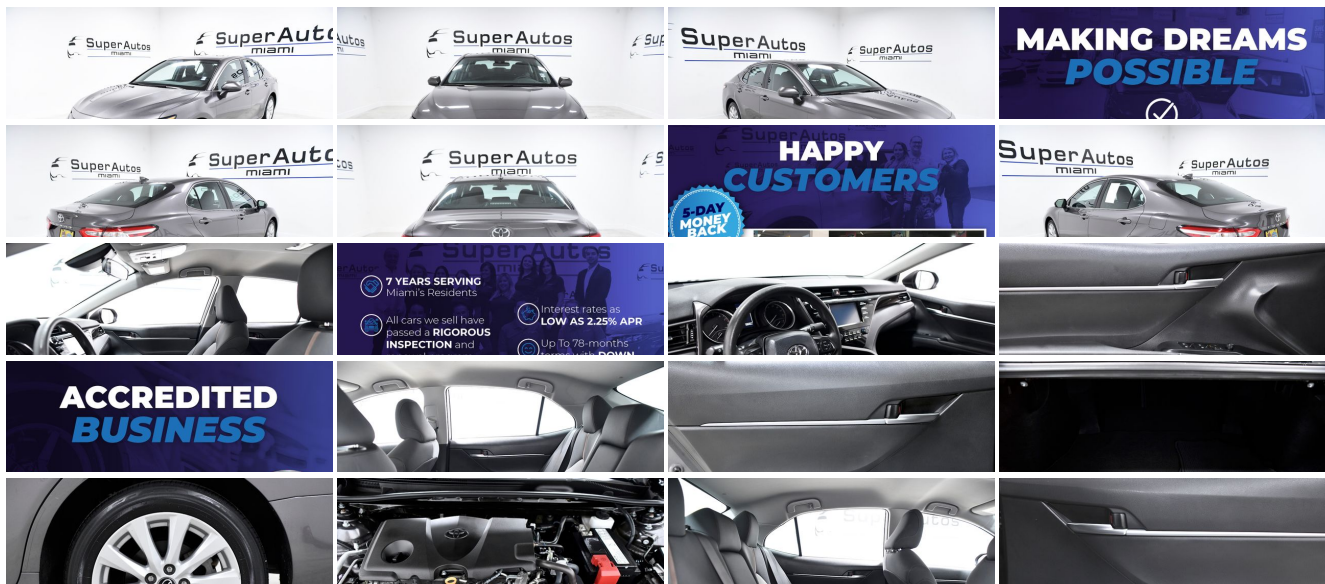

Details

Contact

Specifications:

Year:	2019
VIN:	4T1B11HK6KU231400
Make:	Toyota
Stock:	12822F
Model/Trim:	Camry LE
Condition:	Pre-Owned
Body:	Sedan
Exterior:	Predawn Gray Mica
Engine:	Engine: 2.5L I-4 DOHC 16-Valve -inc: VVT-iE intake and VVT-i exhaust
Interior:	Black Cloth
Transmission:	8-Speed Direct Shift ECT-i Automatic -inc: sequential shift mode
Mileage:	33,849
Drivetrain:	Front Wheel Drive
Economy:	City 28 / Highway 39