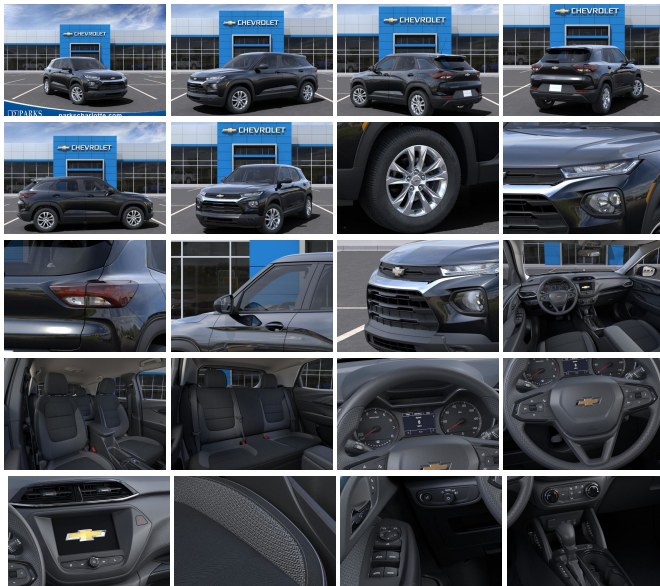

2021 Chevrolet TrailBlazer LS Mosaic Black Metallic 1.2L Ecotec Turbo DOHC DI w/VVT FWD CVT

6-Speaker Audio System Feature, Air Conditioning, Driver Confidence & Cruise Package, Electronic Cruise Control w/Set & Resume Speed, Lane Change Alert w/Side Blind Zone Alert, Power steering, Power windows, Preferred Equipment Group 1LS, Radio: Chevrolet Infotainment 3 System, Rear Cross Traffic Alert, Rear Park Assist, Rear window defroster, Remote keyless entry, Steering wheel mounted audio controls, Wireless Apple CarPlay/Android Auto.