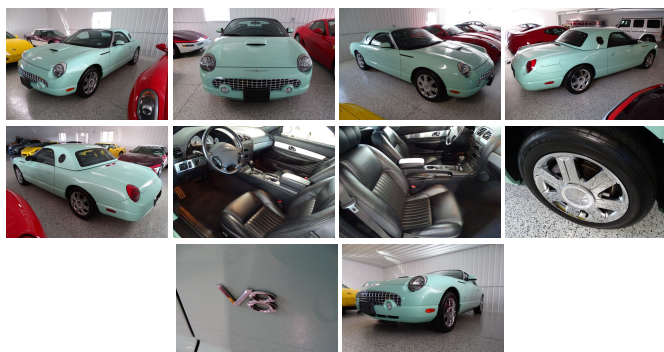

## 2004 Ford Thunderbird Deluxe

View this car on our website at [wheelsunltd.com/6880601/ebrochure](http://wheelsunltd.com/6880601/ebrochure)

Our Price **\$38,995**

### Specifications:

<b>Year:</b>	2004
<b>VIN:</b>	1FAHP60A84Y102878
<b>Make:</b>	Ford
<b>Stock:</b>	20-062
<b>Model/Trim:</b>	Thunderbird Deluxe
<b>Condition:</b>	Pre-Owned
<b>Body:</b>	Convertible
<b>Exterior:</b>	Vintage Mint Green
<b>Engine:</b>	3.9L DOHC 32-VALVE ALUMINUM V8 ENGINE
<b>Interior:</b>	Black Ink Leather
<b>Transmission:</b>	5-SPEED AUTOMATIC TRANSMISSION W/OD
<b>Mileage:</b>	4,923
<b>Drivetrain:</b>	Rear Wheel Drive
<b>Economy:</b>	City 17 / Highway 23

## Mechanical

- 17" x 7.5" 16-spoke painted cast aluminum wheels - 18 gallon fuel tank w/tethered cap
- 3.9L DOHC 32-valve aluminum V8 engine - 4-wheel anti-lock braking system
- 4-wheel independent SLA suspension- 5-speed automatic transmission w/OD
- All-speed traction control- Battery saver feature- Bright tipped dual exhaust system
- Electronic throttle control
- Engine block heater \*STD and only available in AK, MN, ND, SD, MT, WI & WY states. Other states available via FCSD\*
- Front/rear stabilizer bar- HD 110 amp alternator- HD 72 amp/hr maintenance-free battery
- Mini spare wheel- P235/50VR17 all-season performance BSW tires
- Pwr 4-wheel ventilated disc brakes- Rear wheel drive- Variable cam timing
- Variable-assist pwr steering

### Factory Installed Packages

-  
3.9L DOHC 32-VALVE ALUMINUM V8  
ENGINE

-  
5-SPEED AUTOMATIC TRANSMISSION  
W/OD

-  
LEATHER SEATING SURFACES

-  
DELUXE SERIES ORDER CODE

-  
P235/50VR17 ALL-SEASON  
PERFORMANCE BSW TIRES