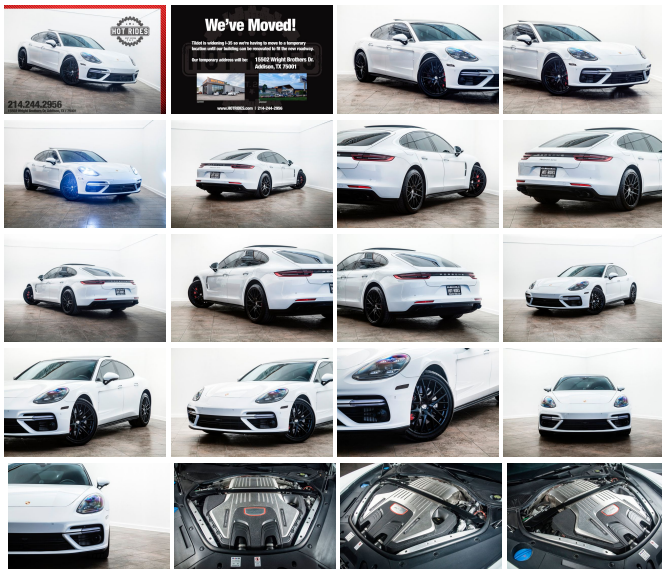

2017 Porsche Panamera Turbo

View this car on our website at texashotrides.com/6878419/ebrochure

Our Price **\$79,997**

Specifications:

Year:	2017
VIN:	WP0AF2A73HL152388
Make:	Porsche
Stock:	1120557
Model/Trim:	Panamera Turbo
Condition:	Pre-Owned
Body:	Sedan
Exterior:	Carrara White Metallic
Engine:	Engine: 4.0L Twin-Turbocharged V8 -inc: VarioCam Plus w/adaptive cylinder management
Interior:	Black Leather
Transmission:	8-Speed PDK
Mileage:	52,807
Drivetrain:	All Wheel Drive
Economy:	City 18 / Highway 25

2017 PORSCHE PANAMERA TURBO IN "CARRERA WHITE!"

Here it is! An amazing car with tons of power, appeal, and most importantly; ENJOYMENT! These cars are extremely fun to drive and turn heads!

WE

FINANCE!

LINCOLN!

****FACTORY
OPTIONS
INCLUDE:****

HUGE \$184,290 MSRP!!!
CARRERA WHITE METALLIC
BLACK LEATHER INTERIOR
PREMIUM PACKAGE PLUS
SPORT PACKAGE
BURMESTER 3D HIGH END SURROUND
SOUND SYSTEM (\$5300 OPTION!)
NAVIGATION SYSTEM
HEATED & COOLED SEATS
WHEEL CENTER CAPS WITH COLORED
PORSCHE CREST
PORSCHE DYNAMIC CHASSIS CONTROL
SPORT (PDCC)