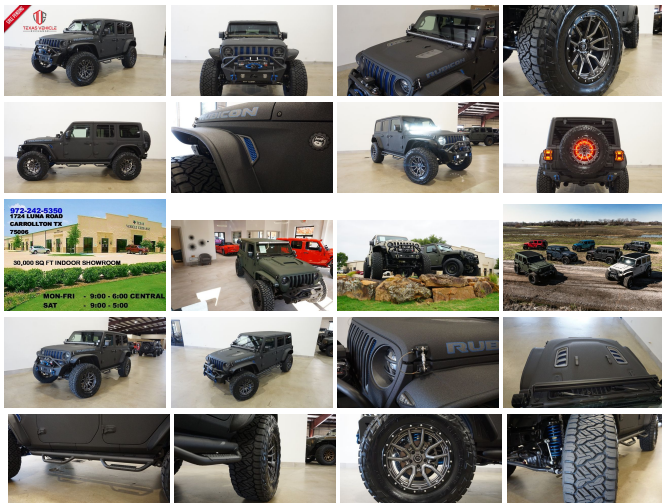

2021 Jeep Wrangler Unlimited Rubicon 4X4 DUPONT KEVLAR,LIFTED,LED'S

View this car on our website at tveauto.com/6877989/ebrochure

Our Price **\$90,900**

Specifications:

Year:	2021
VIN:	1C4HJXFG9MW542259
Make:	Jeep
Stock:	542259
Model/Trim:	Wrangler Unlimited Rubicon 4X4 DUPONT KEVLAR,LIFTED,LED'S
Condition:	Pre-Owned
Body:	SUV
Exterior:	Black
Engine:	ENGINE: 3.6L V6 24V VVT ETORQUE UPG I
Interior:	Black Leather
Transmission:	TRANSMISSION: 8-SPEED AUTOMATIC (850RE)
Mileage:	92
Drivetrain:	4 Wheel Drive
Economy:	City 17 / Highway 23

NATION WIDE FINANCING

SUBMIT CREDIT APP WWW.TVEAUTO.COM

OR CALL 972-242-5350

"RAPTOR BLACK EDITION"

CUSTOM BUILT **KEVLAR** 2021 JEEP
WRANGLER JL UNLIMITED RUBICON 4X4
WITH 25R PACKAGE

UPGRADES INCLUDE:

- * RAPTOR BLACK KEVLAR COATING WITH BLUE ACCENTS
- * CUSTOM ALEA BLACK LEATHER WITH BLUE STITCHING
- * FACTORY REMOTE START
- * REMOTE PROXIMITY KEYLESS ENTRY
- * COLD WEATHER GROUP
- * LED LIGHTING GROUP
- * SAFETY GROUP
- * FACTORY 8.4 INCH TOUCH SCREEN NAVIGATION WITH HD AM/FM/SIRIUS STEREO & ALPINE PREMIUM AUDIO SYSTEM
- * FACTORY BACK-UP CAMERA
- * U-CONNECT
- * FAB FOURS STUBBY FRONT BUMPER WITH LED FOGLIGHTS
- * FRONT D-RINGS & ISOLATORS (BLUE)
- * SMITTYBILT NEW GEN II "X20" 10,000 LB WATERPROOF AND WIRELESS CONTROL WINCH WITH SYNTHETIC ROPE
- * FACTOR 55 PROLINK (BLACK)
- * FACTORY MESH GRILLE PAINTED BLUE
- * FACTORY LED HEADLIGHTS
- * RUGGED RIDGE BLACK HEADLIGHT GUARDS
- * MOPAR 10TH ANNIVERSARY RUBICON POWER DOME HOOD
- * DRAKE OFF ROAD HOOD LATCHES
- * BUSHWACKER JL FLAT STYLE FENDERS
- * RUBICON EXPRESS 2.5" LIFT KIT WITH TERAFLEX FALCON SHOCKS
- * TERAFLEX FALCON STABILIZER KIT
- * SUSPENSION PARTS (PAINTED BLUE)

\$995

QUICK ORDER PACKAGE 25R

-inc: Engine: 3.6L V6 24V VVT eTorque UPG I,
Transmission: 8-Speed Automatic (850RE)

Option Packages Total

\$10,120

- Towing Equipment -inc: Trailer Sway Control
 - Trailing Arm Rear Suspension w/Coil Springs
-