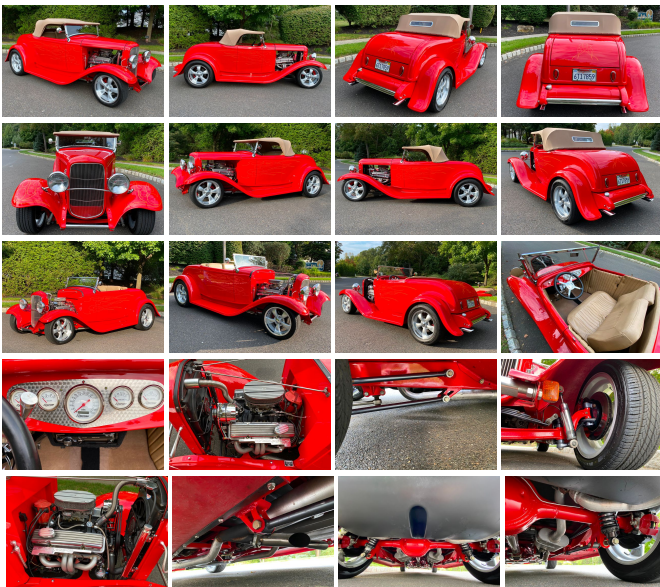

1932 FORD ROADSTER 350 CHEVY FRAME UP 4-LINK COIL OVER WOW MUST SEE

View this car on our website at njtruckking.com/6875378/ebrochure

Our Price **$34,500**

Specifications:

Year:	1932
VIN:	18201036
Make:	FORD ROADSTER 350
Model/Trim:	CHEVY FRAME UP 4-LINK COIL OVER WOW MUST SEE
Condition:	Pre-Owned
Exterior:	Red
Interior:	Tan
Mileage:	7,010
Drivetrain:	Rear Wheel Drive

SHOW WINNER!

~ FORD ROADSTER ~

1932 FORD ROADSTER

APPROX 7,010 MILES SINCE BUILT

SHOW WINNER CAR!

TITLED AS A 1932 FORD!!

GIBBONS BODY

VIPER RED PAINT

REMOVABLE TOP

ELECTRIC TRUNK

AM/FM RADIO

FOLD DOWN WILDSHIELD

TILT CHROME STEERING COLUMN

CHEVY 350 CRATE MOTOR (2015)

350 TURBO TRANS (CHROME PAN)

TRUE DUAL FLOWMASTER EXHAUST

ELECTRIC CUTOUTS W/ DUMP

HEADERS

R11 I FT VAI VF COVERS