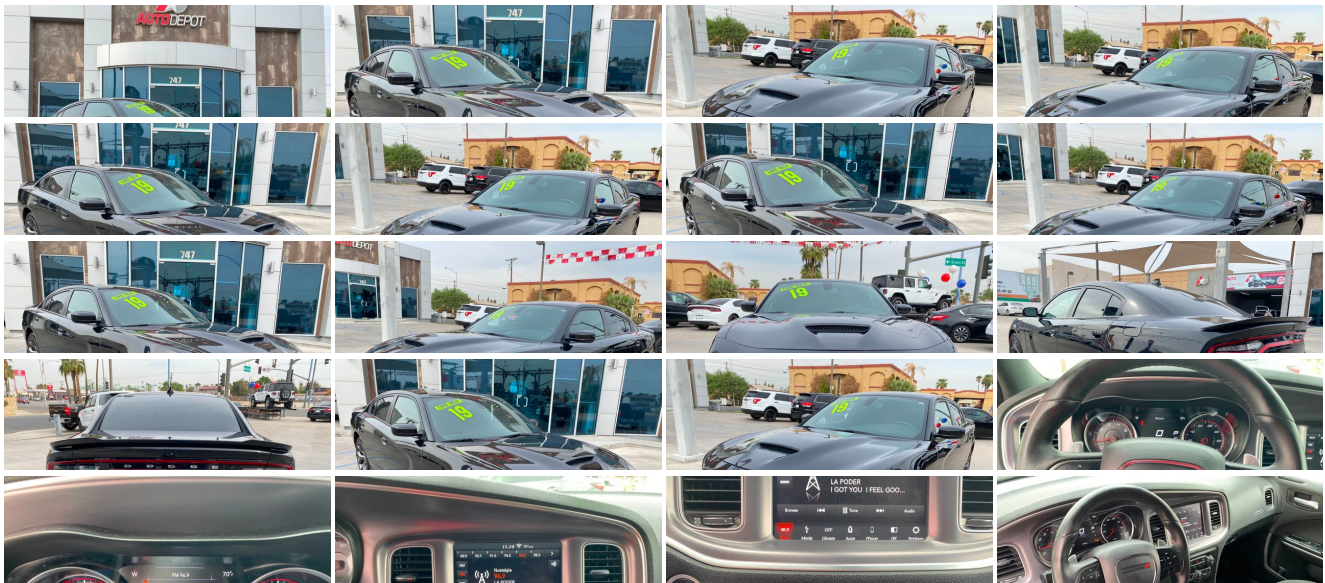

2019 Dodge Charger GT

Our Price \$26,995

View this vehicle on our website at autodepotcalexico.com

Auto Depot of Calexico

760-357-0043

747 Imperial Ave , Calexico, CA 92231

Photos

Details

Contact

Specifications:

| | |
|----------------------|---|
| Year: | 2019 |
| VIN: | 2C3CDXHG4KH512715 |
| Make: | Dodge |
| Stock: | 5861 |
| Model/Trim: | Charger GT |
| Condition: | Pre-Owned |
| Body: | Sedan |
| Exterior: | Pitch Black Clearcoat |
| Engine: | ENGINE: 3.6L V6 24V VVT |
| Interior: | Black Cloth |
| Transmission: | TRANSMISSION: 8-SPEED AUTOMATIC (850RE) |
| Mileage: | 31,351 |
| Drivetrain: | Rear Wheel Drive |
| Economy: | City 19 / Highway 30 |

Option Packages

Factory Installed Packages

ENGINE: 3.6L V6 24V VVT

TRANSMISSION: 8-SPEED AUTOMATIC (850RE)

BLACK, CLOTH PERFORMANCE SEAT W/STAR

WHEELS: 20" X 8.0" BLACK NOISE PAINTED

- Sentry Key Engine Immobilizer- SiriusXM Guardian Tracker System
- Smart Device Integration- Sport Leather/Metal-Look Steering Wheel- Systems Monitor
- Valet Function- Vinyl Door Trim Insert- Voice Recorder

Exterior

- Body-Colored Power Heated Side Mirrors w/Manual Folding
- Compact Spare Tire Mounted Inside Under Cargo- Lip Spoiler
- Speed Sensitive Variable Intermittent Wipers w/Heated Jets
- Tires: P245/45ZR20 AS Performance- Wheels: 20" x 8.0" Granite Crystal Aluminum
- Black Grille- Black Side Windows Trim- Body-Colored Door Handles
- Body-Colored Front Bumper- Body-Colored Rear Bumper- Clearcoat Paint
- Fixed Rear Window w/Defroster- Front Fog Lamps
- Fully Automatic Projector Beam Halogen Daytime Running Headlamps w/Delay-Off
- Galvanized Steel/Aluminum Panels- LED Brakelights- Laminated Glass
- Light Tinted Glass- Perimeter/Approach Lights- Steel Spare Wheel
- Trunk Rear Cargo Access