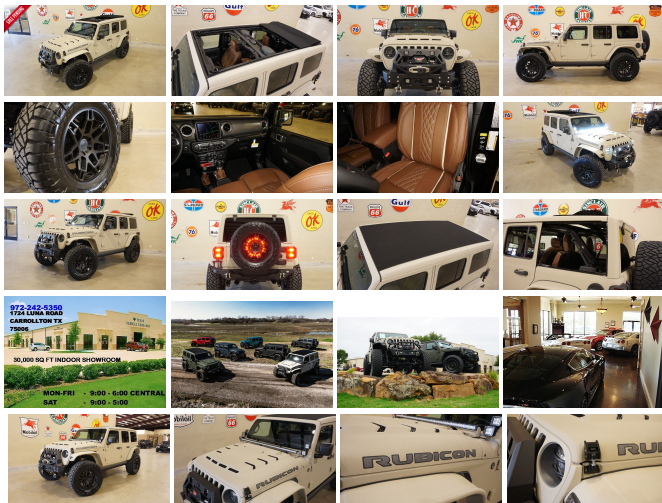

2021 Jeep Wrangler Unlimited Rubicon 4X4 SKY TOP,DUPONT KEVLAR,LIFT,LED'S

View this car on our website at tveauto.com/6869741/ebrochure

Our Price **\$88,900**

Specifications:

Year:	2021
VIN:	1C4HJXFG0MW501731
Make:	Jeep
Stock:	501731
Model/Trim:	Wrangler Unlimited Rubicon 4X4 SKY TOP,DUPONT KEVLAR,LIFT,LED'S
Condition:	Pre-Owned
Body:	SUV
Exterior:	Tan
Engine:	ENGINE: 3.6L V6 24V VVT ETORQUE UPG I
Interior:	Brown Leather
Transmission:	TRANSMISSION: 8-SPEED AUTOMATIC (850RE)
Mileage:	58
Drivetrain:	4 Wheel Drive
Economy:	City 17 / Highway 23

NATION WIDE FINANCING

SUBMIT CREDIT APP WWW.TVEAUTO.COM

OR CALL 972-242-5350

"GOBI TAN EDITION"

CUSTOM BUILT **KEVLAR** 2021 JEEP
WRANGLER JL UNLIMITED RUBICON 4X4
WITH 25R PACKAGE

UPGRADES INCLUDE:

- * GOBI TAN KEVLAR COATING
- * SKY ONE-TOUCH POWER TOP WITH REMOVABLE REAR QUARTER WINDOWS
- * CUSTOM ALEA BROWN LEATHER WITH TAN STITCHING
- * FACTORY REMOTE START
- * REMOTE PROXIMITY KEYLESS ENTRY
- * COLD WEATHER GROUP
- * LED LIGHTING GROUP
- * SAFETY GROUP
- * FACTORY 8.4 INCH TOUCH SCREEN NAVIGATION WITH HD AM/FM/SIRIUS STEREO & ALPINE PREMIUM AUDIO SYSTEM
- * FACTORY BACK-UP CAMERA
- * U-CONNECT
- * FAB FOURS "FULL METAL JACKET" STUBBY WINCH BUMPER WITH MODIFIER
- * 4 RIGID INDUSTRIES LED D2 LIGHTS IN FRONT BUMPER
- * FRONT D-RINGS & ISOLATORS (GOBI TAN)
- * WARN ZEON 8-S WINCH WITH SYNTHETIC ROPE
- * FACTOR 55 PROLINK (BLACK)
- * FACTORY LED HEADLIGHTS
- * RUGGED RIDGE BLACK HEADLIGHT GUARDS
- * NEW RK SPORT RAM AIR VENTED HOOD
- * DRAKE OFF ROAD HOOD LATCHES
- * BUSHWACKER JL FLAT STYLE FENDERS
- * DV8 OFF ROAD FRONT & REAR INNER FENDERS
- * RUBICON EXPRESS 2.5" LIFT KIT WITH