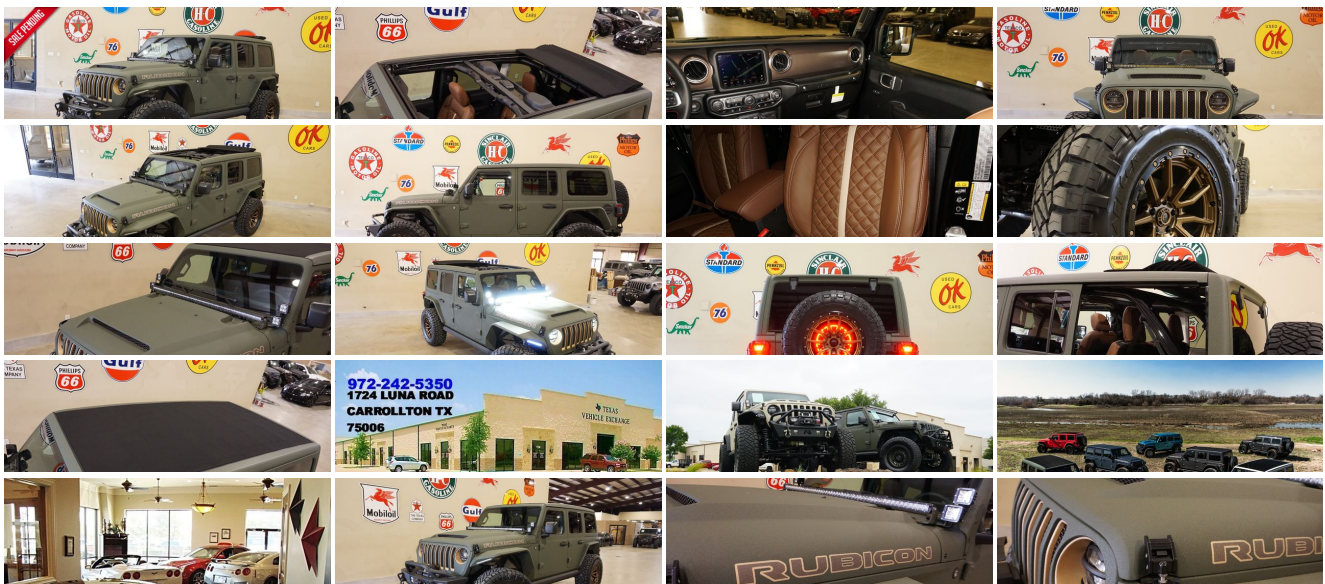

## 2021 Jeep Wrangler Unlimited Rubicon 4X4 SKY TOP, DUPONT KEVLAR, LIFT, LED'S

**Our Price \$88,900**

View this vehicle on our website at [tveauto.com](http://tveauto.com)

972-242-5350

1724 Luna Road , Carrollton, TX 75006

Photos  
Details  
Contact

**Specifications:**

<b>Year:</b>	2021
<b>VIN:</b>	<a href="#">1C4HJXFG2MW501732</a>
<b>Make:</b>	Jeep
<b>Stock:</b>	501732
<b>Model/Trim:</b>	Wrangler Unlimited Rubicon 4X4 SKY TOP,DUPONT KEVLAR,LIFT,LED'S
<b>Condition:</b>	Pre-Owned
<b>Body:</b>	SUV
<b>Exterior:</b>	Green
<b>Engine:</b>	ENGINE: 3.6L V6 24V VVT ETORQUE UPG I
<b>Interior:</b>	Brown Leather
<b>Transmission:</b>	TRANSMISSION: 8-SPEED AUTOMATIC (850RE)
<b>Mileage:</b>	48
<b>Drivetrain:</b>	4 Wheel Drive
<b>Economy:</b>	City 17 / Highway 23