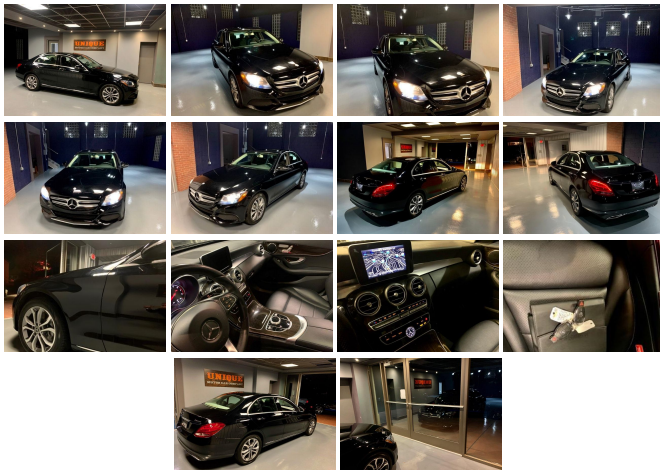

### Specifications:

<b>Year:</b>	2017
<b>VIN:</b>	55SWF4KB9HU224264
<b>Make:</b>	Mercedes-Benz
<b>Stock:</b>	2242647
<b>Model/Trim:</b>	C 300
<b>Condition:</b>	Pre-Owned
<b>Body:</b>	Sedan
<b>Exterior:</b>	Black
<b>Engine:</b>	Engine: 2.0L Turbo I4
<b>Interior:</b>	Black Leatherette
<b>Transmission:</b>	7 speed automatic
<b>Mileage:</b>	32,871
<b>Drivetrain:</b>	All Wheel Drive
<b>Economy:</b>	City 24 / Highway 31

2017 Mercedes C300 4matic sedan, black with the black interior, panoramic roof, premium 1 package, heated front seats, heated steering wheel, blind spot assist, keyless go, bluetooth, navigation, power front seats with drivers side memory, integrated garage door opener, dual zone climate control, back up camera, LED running lamps, ECO stop/start, and many other Mercedes amenities. Call or email for more information. Visit us on the web at [www.UniqueMotorCarsonline.com](http://www.UniqueMotorCarsonline.com)