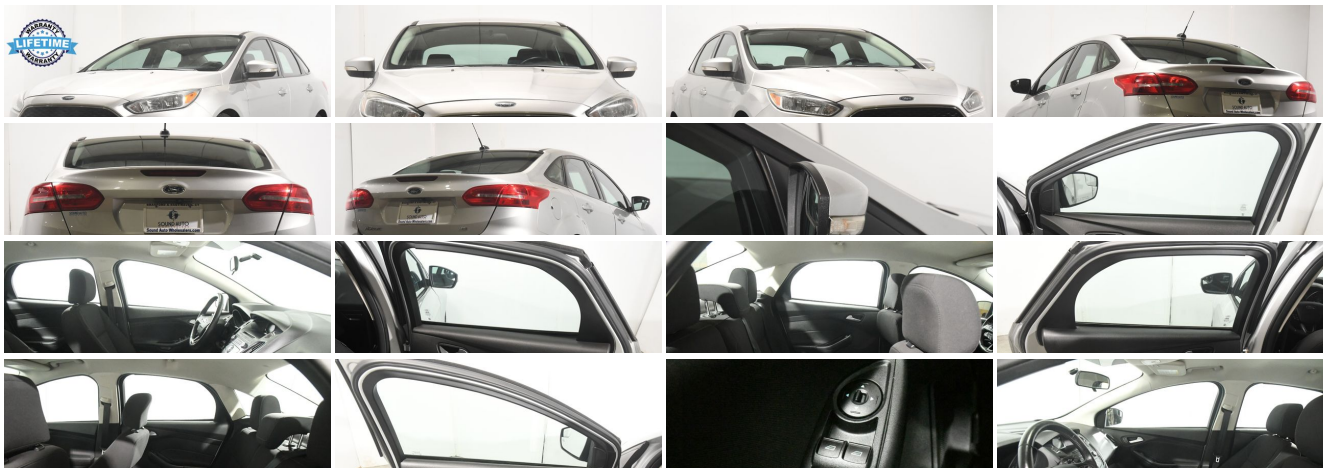

Photos  
Details  
Contact

## Specifications:

<b>Year:</b>	2016
<b>VIN:</b>	<a href="#">1FADP3F21GL322197</a>
<b>Make:</b>	Ford
<b>Stock:</b>	3938
<b>Model/Trim:</b>	Focus SE w/ Heated Seats
<b>Condition:</b>	Pre-Owned
<b>Body:</b>	Sedan
<b>Exterior:</b>	Ingot Silver
<b>Interior:</b>	Charcoal Black Cloth
<b>Mileage:</b>	79,103
<b>Drivetrain:</b>	Front Wheel Drive
<b>Economy:</b>	City 26 / Highway 36