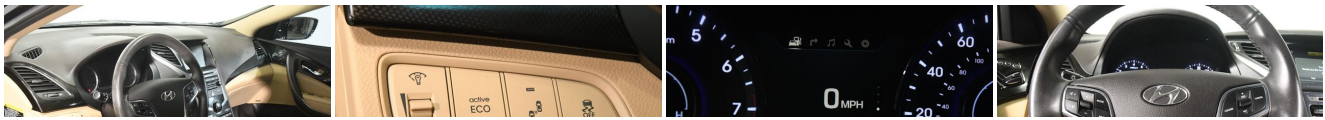

Specifications:

Year:	2017
VIN:	KMHFG4JG7HA583614
Make:	Hyundai
Stock:	3919
Model/Trim:	Azera w/ Nav/ Blind Spot/ Safety Tech
Condition:	Pre-Owned
Body:	Sedan
Exterior:	Eclipse Black
Engine:	Engine: 3.3L GDI V6
Interior:	Camel Leather
Mileage:	44,936
Drivetrain:	Front Wheel Drive
Economy:	City 20 / Highway 28

Vehicle Description

FREE LIFETIME POWERTRAIN WARRANTY (See Website for Complete Details - not available on Range Rover, Porsche or vehicles with over 100,000 miles). Dan Merriam's Sound Auto Wholesalers is a PLUS RATED by the Better Business Bureau - HIGHEST RATING POSSIBLE. Every vehicle is VALUE PRICED & SOUND AUTO CERTIFIED. CLICK ON THE {CARVANA? CARMAX?} TAB TO SEE HOW WE PROVIDE MORE VALUE AND CONVENIENCE THAN THE NATIONAL COMPETITORS.

Installed Options

Interior

- 10-Way Driver Seat -inc: Power 2-Way Lumbar Support
- FOB Controls -inc: Cargo Access- Front Seats w/Power 2-Way Driver Lumbar
- Gauges -inc: Speedometer, Odometer, Engine Coolant Temp, Tachometer, Trip Odometer and Trip Computer
- Memory Settings -inc: Door Mirrors and Steering Wheel
- Power 1st Row Windows w/Driver And Passenger 1-Touch Up/Down
- Power Door Locks w/Autolock Feature- Power Rear Windows
- Proximity Key For Doors And Push Button Start
- Remote Keyless Entry w/Integrated Key Transmitter, 4 Door Curb/Courtesy, Illuminated Entry, Illuminated Ignition Switch and Panic Button
- Trip Computer- 2 12V DC Power Outlets- 2 Seatback Storage Pockets
- 60-40 Folding Bench Front Facing Heated Fold Forward Seatback Rear Seat
- 8-Way Passenger Seat- Air Filtration- Cargo Space Lights
- Carpet Floor Trim and Carpet Trunk Lid/Rear Cargo Door Trim - Compass
- Cruise Control w/Steering Wheel Controls- Day-Night Auto-Dimming Rearview Mirror
- Delayed Accessory Power- Digital/Analog Display
- Driver And Passenger Visor Vanity Mirrors w/Driver And Passenger Illumination
- Driver Foot Rest- Dual Zone Front Automatic Air Conditioning- Engine Immobilizer
- Fade-To-Off Interior Lighting- Front And Rear Map Lights
- Front Center Armrest and Rear Center Armrest- Front Cupholder
- Full Carpet Floor Covering- Full Cloth Headliner
- Full Floor Console w/Covered Storage, Mini Overhead Console w/Storage and 2 12V DC Power Outlets
- HVAC -inc: Underseat Ducts and Console Ducts - HomeLink Garage Door Transmitter
- Illuminated Locking Glove Box
- Instrument Panel Covered Bin, Refrigerated/Cooled Box Located In The Glovebox, Driver / Passenger And Rear Door Bins
- Interior Trim -inc: Simulated Carbon Fiber/Metal-Look Instrument Panel Insert, Simulated Carbon Fiber Door Panel Insert, Metal-Look Console Insert and Chrome Interior Accents
- Leather Gear Shifter Material- Leather Seating Surfaces- Leather Steering Wheel
- Leatherette Door Trim Insert
- Manual Anti-Whiplash Adjustable Front Head Restraints and Manual Adjustable Rear Head Restraints

Option Packages

Factory Installed Packages

ECLIPSE BLACK