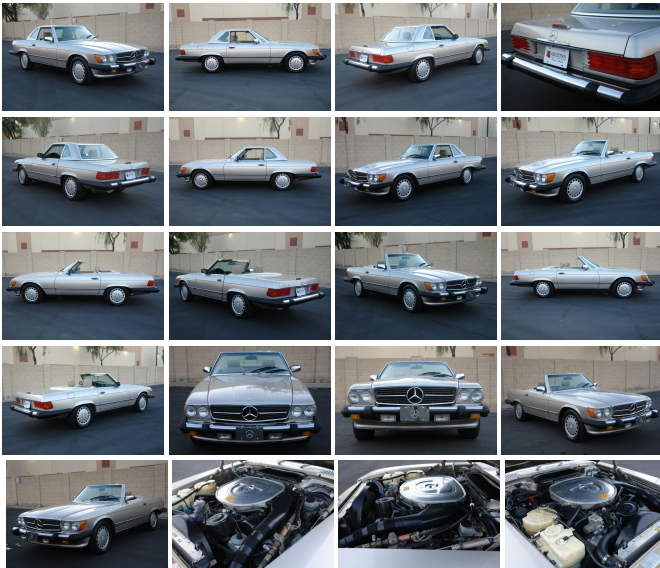

1988 Mercedes-Benz 560 Series 560SL

Danny Diedrich 602-513-3298

View this car on our website at arizonaclassiccarsales.com/6866879/ebrochure

Our Price **\$24,950**

Retail Value ~~\$28,950~~

Specifications:

Year:	1988
VIN:	WDBBA48D3JA084488
Make:	Mercedes-Benz
Stock:	084488
Model/Trim:	560 Series 560SL
Condition:	Pre-Owned
Body:	Convertible
Exterior:	Desert Taupe Metallic
Interior:	Tan
Mileage:	106,751
Drivetrain:	Rear Wheel Drive

Arizona Classic Car Sales is thrilled to offer this beautiful *1988 Mercedes 560SL..* This car is a very desirable classic and they are getting harder and harder to find.. New paint, New top, Cold A/C, CD Player, Runs and drives GREAT..!

Please don't hesitate to call with any questions or offers...

602-513-3298

Vehicle History Report : as Of 01/16/2021

Our Location :

CARFAX Snapshot

1988 MERCEDES-BENZ 560SL

	No accidents or damage reported
	15 Detailed records available
	105,930 Last reported odometer reading