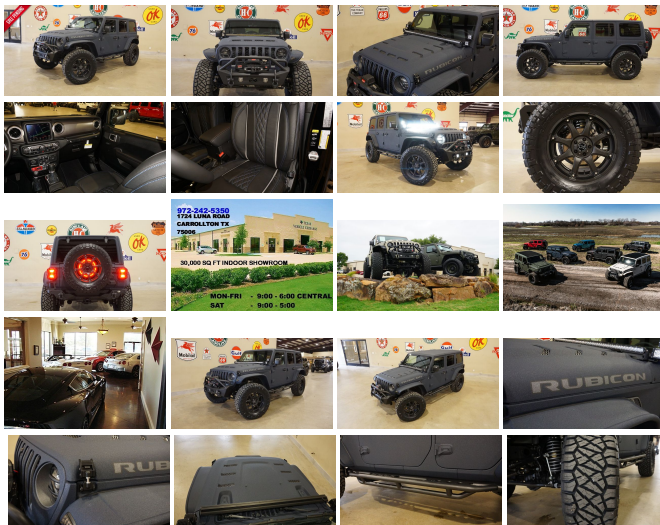

2021 Jeep Wrangler unlimited Rubicon 4X4 DUPONT KEVLAR,LIFTED,LED'S

View this car on our website at tveauto.com/6866700/ebrochure

Our Price **\$82,900**

Specifications:

Year:	2021
VIN:	1C4HJXFG8MW500732
Make:	Jeep
Stock:	500732
Model/Trim:	Wrangler unlimited Rubicon 4X4 DUPONT KEVLAR,LIFTED,LED'S
Condition:	Pre-Owned
Body:	SUV
Exterior:	Blue
Engine:	ENGINE: 3.6L V6 24V VVT ETORQUE UPG I
Interior:	Black Leather
Transmission:	TRANSMISSION: 8-SPEED AUTOMATIC (850RE)
Mileage:	28
Drivetrain:	4 Wheel Drive
Economy:	City 17 / Highway 23

NATION WIDE FINANCING

SUBMIT CREDIT APP WWW.TVEAUTO.COM

OR CALL 972-242-5350

"FERRARI NART BLUE EDITION"

CUSTOM BUILT **KEVLAR** 2021 JEEP
WRANGLER JL UNLIMITED RUBICON 4X4
WITH 25R PACKAGE

UPGRADES INCLUDE: