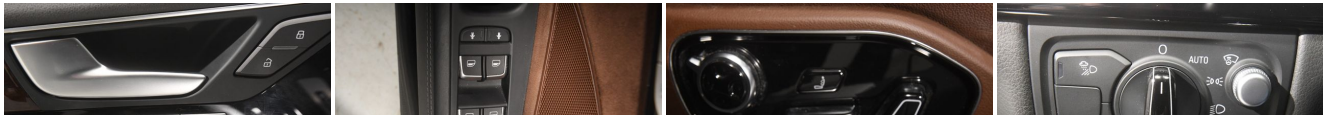

Specifications:

Year:	2016
VIN:	WAU34AFD4GN008159
Make:	Audi
Stock:	3799
Model/Trim:	A8 L 3.0T
Condition:	Pre-Owned
Body:	Sedan
Exterior:	Moonlight Blue Metallic
Engine:	Engine: 3.0 TFSI 6 Cylinder 333 HP -inc: direct-injection
Interior:	Nougat Brown Leather
Mileage:	37,881
Drivetrain:	All Wheel Drive
Economy:	City 19 / Highway 29

Vehicle Description

FREE LIFETIME POWERTRAIN WARRANTY (See Website for Complete Details - not available on Range Rover, Porsche or vehicles with over 100,000 miles). Dan Merriam's Sound Auto Wholesalers is a PLUS RATED by the Better Business Bureau -HIGHEST RATING POSSIBLE. Every vehicle is VALUE PRICED & SOUND AUTO CERTIFIED. CLICK ON THE {CARVANA? CARMAX?} TAB TO SEE HOW WE PROVIDE MORE VALUE AND CONVENIENCE THAN THE NATIONAL COMPETITORS.

Installed Options

Interior

- Bench Front Facing Rear Seat - Dual Zone Front And Rear Automatic Air Conditioning
- FOB Controls -inc: Cargo Access and Windows
- Full Carpet Floor Covering -inc: Carpet Front And Rear Floor Mats
- Gauges -inc: Speedometer, Odometer, Engine Coolant Temp, Tachometer, Oil Temperature, Trip Odometer and Trip Computer
- Heated Power Door Locks w/Autolock Feature
- Interior Trim -inc: Genuine Wood/Piano Black Instrument Panel Insert, Genuine Wood/Piano Black Door Panel Insert, Leather/Genuine Wood Console Insert, Aluminum/Metal-Look Interior Accents and Leatherette Upholstered Dashboard
- Memory Settings -inc: Door Mirrors, Steering Wheel, Head Restraints, HVAC and Seatbelts
- Power 1st Row Windows w/Front And Rear 1-Touch Up/Down
- Power Rear Windows and w/Power Sun Blinds
- Proximity Key For Doors And Push Button Start - Rear HVAC w/Separate Controls
- Remote Keyless Entry w/Integrated Key Transmitter, 4 Door Curb/Courtesy, Illuminated Entry and Panic Button
- Seats w/Leather Back Material- Trip Computer
- 18-Way Power Heated Front Seats w/Memory -inc: 4-way power lumbar adjustment, and front and rear comfort headrests
- 2 Seatback Storage Pockets- 4 12V DC Power Outlets- Air Filtration
- Alcantara Simulated Suede Door Trim Insert- Analog Display- Ashtray
- Audi connect Mobile Hotspot Internet Access- Cargo Net- Cargo Space Lights
- Carpet Floor Trim and Carpet Trunk Lid/Rear Cargo Door Trim - Compass
- Cruise Control- Day-Night Auto-Dimming Rearview Mirror- Delayed Accessory Power
- Driver And Front Passenger Armrests w/Storage and Rear Center Armrest w/Storage
- Driver And Passenger Visor Vanity Mirrors w/Driver And Passenger Illumination and Illuminated Rear Visor Mirror
- Driver Foot Rest- Driver Seat- Fade-To-Off Interior Lighting
- Front And Rear Cigar Lighter(s)- Front And Rear Map Lights- Front Cupholder
- Full Cloth Headliner
- Full Floor Console w/Storage, Mini Overhead Console w/Storage and 4 12V DC Power Outlets
- HVAC -inc: Underseat Ducts, Residual Heat Recirculation, Auxiliary Rear Heater, Headliner/Pillar Ducts and Console Ducts

Option Packages

Factory Installed Packages