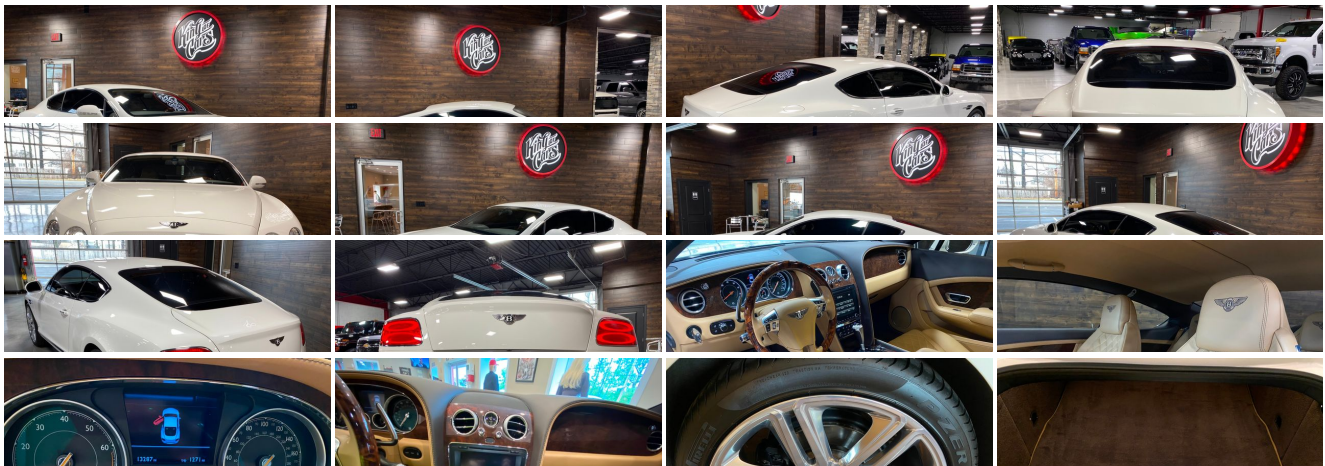

## 2016 BENTLEY CONTINENTAL GT COUPE V12 ONLY 13K MILES MULLINER PACKAGE 1-OWNER PRISTINE

**Our Price \$127,900**

View this vehicle on our website at [njtruckking.com](http://njtruckking.com)

King of Cars and Trucks

## Specifications:

<b>Year:</b>	2016
<b>VIN:</b>	SCBFU7ZAXGC052055
<b>Make:</b>	BENTLEY CONTINENTAL GT
<b>Model/Trim:</b>	COUPE V12 ONLY 13K MILES MULLINER PACKAGE 1-OWNER PRISTINE
<b>Condition:</b>	Pre-Owned
<b>Body:</b>	Coupe
<b>Exterior:</b>	White
<b>Interior:</b>	Tan Leather
<b>Mileage:</b>	13,287
<b>Drivetrain:</b>	All Wheel Drive
<b>Economy:</b>	City 12 / Highway 21

## Vehicle Description

LIKE NEW

2016 BENTLEY CONTINENTAL GT COUPE

( ONLY 13,287 ORIGINAL / ACTUAL MILES )

~MULLINER PACKAGE~

BEST COLOR COMBO

GLACIER WHITE OVER CAMEL INTERIOR!

V12 TWIN TURBO