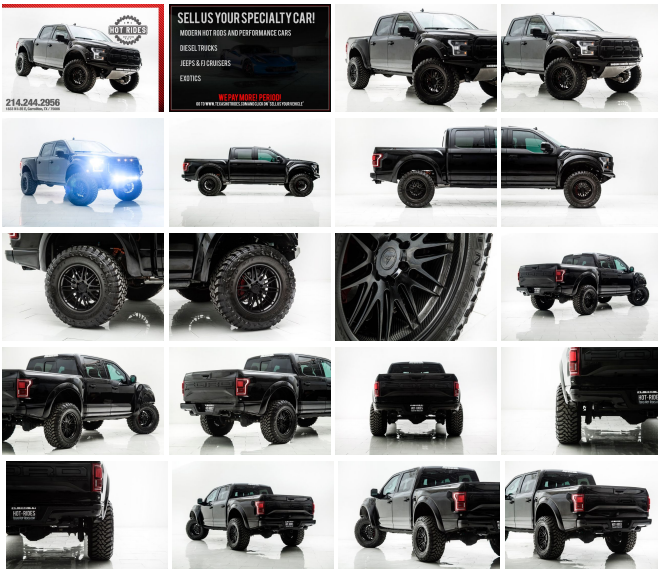

2019 Ford F-150 SVT Raptor Widebody Baja Truck Over \$50k Invested

View this car on our website at texashotrides.com/6862853/ebrochure

Our Price **\$79,991**

Specifications:

Year:	2019
VIN:	1FTFW1RG8KFC07749
Make:	Ford
Stock:	1020386
Model/Trim:	F-150 SVT Raptor Widebody Baja Truck Over \$50k Invested
Condition:	Pre-Owned
Body:	Pickup Truck
Exterior:	Agate Black Metallic
Engine:	ENGINE: 3.5L V6 ECOBOOST HIGH OUTPUT
Interior:	Black Leather
Transmission:	TRANSMISSION: ELECTRONIC 10-SPEED AUTOMATIC
Mileage:	8,463
Drivetrain:	4 Wheel Drive
Economy:	City 15 / Highway 18

2019 FORD F150 SVT RAPTOR IN "AGATE BLACK METALLIC"

Here it is! An amazing car with tons of power, appeal, and most importantly; ENJOYMENT! These cars are extremely fun to drive and turn heads!

WE

FINANCE!

BEAUTIFUL BLACK METALLIC EXTERIOR

LUXURIOUS BLACK LEATHER INTERIOR

POWERFUL TWIN TURBOCHARGED
ENGINE

SMOOTH TRANSMISSION

CLEAN CARFAX, NO ACCIDENTS

1-OWNER

LOADED WITH ALL THE RIGHT FACTORY
OPTIONS & AMENITIES