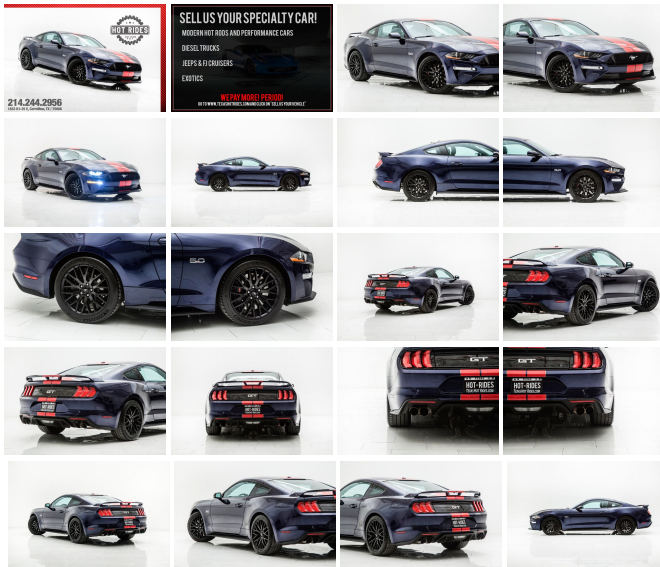

Our Price **$37,991**

Specifications:

Year:	2018
VIN:	1FA6P8CF2J5154501
Make:	Ford
Stock:	1020379
Model/Trim:	Mustang GT Premium 5.0 Performance Pkg. 401A
Condition:	Pre-Owned
Body:	Coupe
Exterior:	Kona Blue Metallic
Engine:	ENGINE: 5.0L TI-VCT V8
Interior:	Midnight Blue w/Blue Leather
Transmission:	TRANSMISSION: 6-SPEED MANUAL
Mileage:	8,313
Drivetrain:	Rear Wheel Drive
Economy:	City 14 / Highway 23

2018 FORD MUSTANG 5.0 GT IN KONA BLUE METALLIC!

WITH THE NEW GENERATION OF THE MUSTANG COMES BIG CHANGE! WE ARE HIGHLY IMPRESSED IN THE PERFORMANCE AND ABILITY OF THESE NEW "COYOTE" MUSTANGS! MOST NOTABLE IS THE NEW RE-STYLED BODY, AND THE 5.0 ENGINE! WITH BIG HP IN STOCK FORM, THESE MUSTANGS ARE EASILY CAPABLE OF 10 SEC. TIME SLIPS WITH ONLY A FEW MODIFICATIONS! NOT TO BE OVERLOOKED, THE NEW 5.0'S ARE ALSO EXTREMELY COMFORTABLE AND SPACIOUS AND, NOT TO MENTION, SAFE! THESE MUSTANGS MARK A HUGE IMPROVEMENT IN THE MUSTANG LINE AND ARE SURE TO BE SOUGHT AFTER IN THE FUTURE. SO GET YOURS HERE, TODAY!