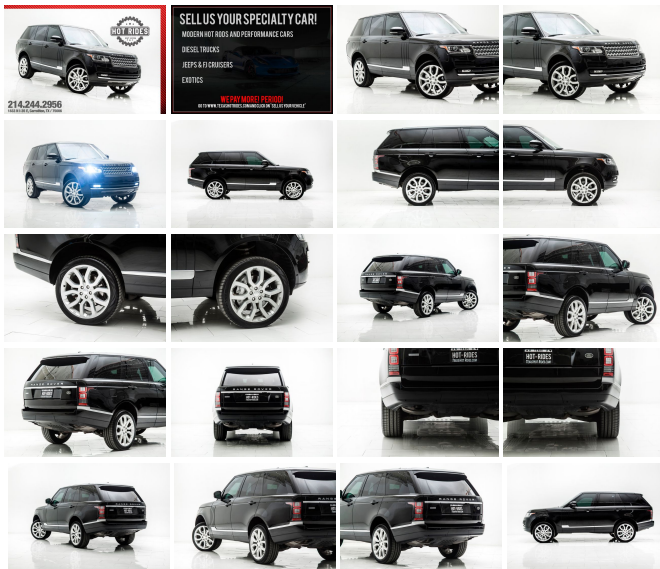

2014 Land Rover Range Rover Supercharged

View this car on our website at texashotrides.com/6862320/ebrochure

Our Price **\$45,991**

Specifications:

Year: 2014
VIN: SALGS2EF8EA151423
Make: Land Rover
Stock: 720617
Model/Trim: Range Rover Supercharged
Condition: Pre-Owned
Body: SUV
Exterior: Santorini Black Metallic
Engine: 5.0l Supercharged V8
Interior: Ivory/Ebony/Ivory/Ivory Leather
Transmission: Automatic
Mileage: 48,100
Drivetrain: 4 Wheel Drive
Economy: City 14 / Highway 19

**2014 LAND ROVER RANGE
ROVER IN SANTORINI BLACK
METALLIC!**

Here it is! An amazing car with tons of power, appeal, and most importantly; ENJOYMENT! These cars are extremely fun to drive and turn heads!

**WE
FINANCE!**

LUXURIOUS!

BEAUTIFUL BLACK METALLIC EXTERIOR

LUXURIOUS IVORY/EBONY LEATHER
INTERIOR

POWERFUL 5.0L SUPERCHARGED V8
ENGINE

SMOOTH AUTOMATIC TRANSMISSION

4-WHEEL DRIVE

CLEAN CARFAX, NO ACCIDENTS

-

WHEELS: 22" 5 SPLIT SPOKE - STYLE 6
-inc: Tires: P275/40YR22 **\$2,100**

-

SANTORINI BLACK METALLIC

-

**IVORY/EBONY/IVORY/EBONY, FULL
OXFORD PERFORATED LEATHER
SEAT TRIM**

-

Option Packages Total
\$14,890