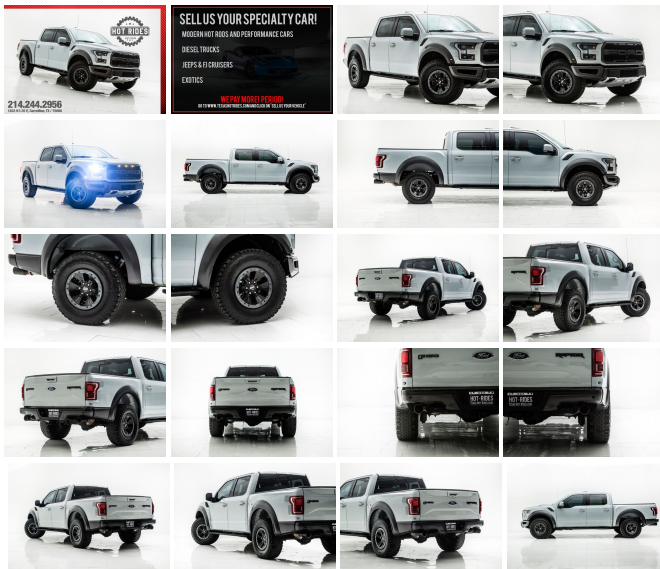

# 2017 Ford F-150 SVT Raptor

View this car on our website at [texashotrides.com/6862193/ebrochure](http://texashotrides.com/6862193/ebrochure)

Our Price **\$49,991**

## Specifications:

<b>Year:</b>	2017
<b>VIN:</b>	1FTFW1RG3HFA45151
<b>Make:</b>	Ford
<b>Stock:</b>	920343
<b>Model/Trim:</b>	F-150 SVT Raptor
<b>Condition:</b>	Pre-Owned
<b>Body:</b>	Pickup Truck
<b>Exterior:</b>	Avalanche
<b>Engine:</b>	ENGINE: 3.5L V6 ECOBOOST HIGH OUTPUT
<b>Interior:</b>	Black Leather
<b>Transmission:</b>	TRANSMISSION: ELECTRONIC 10-SPEED AUTOMATIC
<b>Mileage:</b>	43,608
<b>Drivetrain:</b>	4 Wheel Drive
<b>Economy:</b>	City 15 / Highway 18

## 2017 FORD F150 SVT RAPTOR IN "AVALANCHE!"

Here it is! An amazing car with tons of power, appeal, and most importantly; ENJOYMENT! These cars are extremely fun to drive and turn heads!

**WE**

**FINANCE!**

# LUNAROLI!

BEAUTIFUL GLOSS GRAY "AVALANCHE"  
EXTERIOR (AMAZING COLOR)

LUXURIOUS BLACK LEATHER INTERIOR

POWERFUL TWIN-TURBOCHARGED  
ECOBOOST V6 ENGINE

SMOOTH AUTOMATIC TRANSMISSION

4-WHEEL DRIVE

FULL 4-DOOR CREW CAB