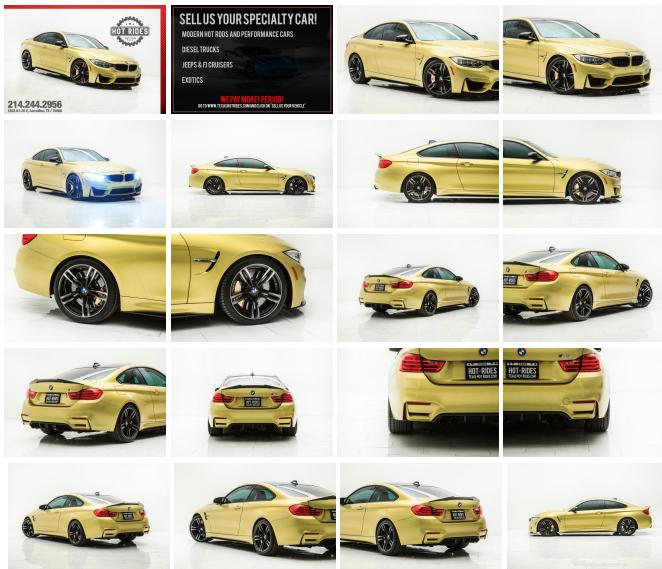

# 2015 BMW M4 With Carbon Ceramic Brakes & Upgrades

View this car on our website at [texashotrides.com/6860884/ebrochure](http://texashotrides.com/6860884/ebrochure)

Our Price **\$42,991**

## Specifications:

**Year:** 2015  
**VIN:** WBS3R9C50FK330872  
**Make:** BMW  
**Stock:** 1020360  
**Model/Trim:** M4 With Carbon Ceramic Brakes & Upgrades  
**Condition:** Pre-Owned  
**Body:** Coupe  
**Exterior:** Austin Yellow Metallic  
**Engine:** Engine: 3.0L Inline 6-Cylinder M TwinPower Turbo  
**Interior:** Sakhir Orange/Black Leather  
**Transmission:** TRANSMISSION: 7-SPEED M-DOUBLE CLUTCH  
**Mileage:** 47,052  
**Drivetrain:** Rear Wheel Drive  
**Economy:** City 17 / Highway 24