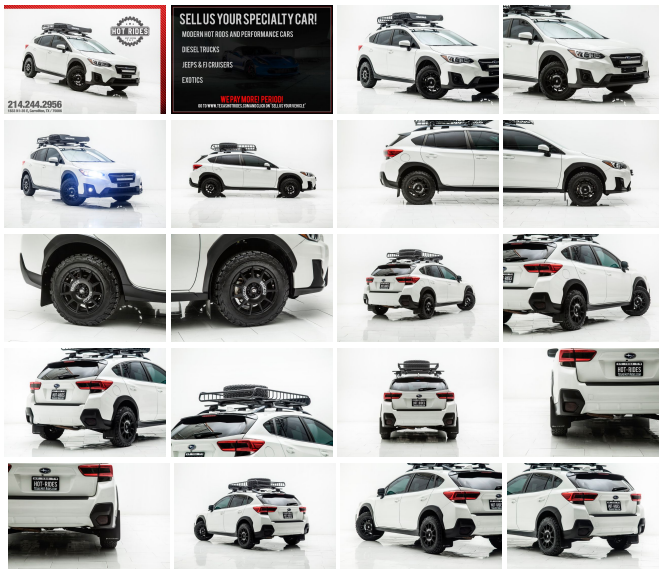

2018 Subaru Crosstrek Premium Lifted in Upgrades

View this car on our website at texashotrides.com/6860531/ebrochure

Our Price **\$24,991**

Specifications:

Year:	2018
VIN:	JF2GTADC3J8344233
Make:	Subaru
Stock:	920271
Model/Trim:	Crosstrek Premium Lifted in Upgrades
Condition:	Pre-Owned
Body:	SUV
Exterior:	Crystal White Pearl
Engine:	Engine: 2.0L 16V DOHC
Interior:	Black Cloth
Transmission:	Automatic
Mileage:	36,219
Drivetrain:	All Wheel Drive
Economy:	City 27 / Highway 33

2018 SUBARU CROSSTREK IN "CRYSTAL WHITE PEARL!"

Here it is! An amazing car with tons of power, appeal, and most importantly; ENJOYMENT! These cars are extremely fun to drive and turn heads!

WE
FINANCE!

BEAUTIFUL PEARL WHITE EXTERIOR

RUGGED BLACK CLOTH INTERIOR

GAS SIPPING 2.0L 4-CYL. ENGINE

SMOOTH AUTOMATIC TRANSMISSION

ALL WHEEL DRIVE

CLEAN CARFAX, NO ACCIDENTS

1-OWNER

LOADED WITH ALL THE RIGHT FACTORY
OPTIONS & AMENITIES

EYESIGHT PACKAGE