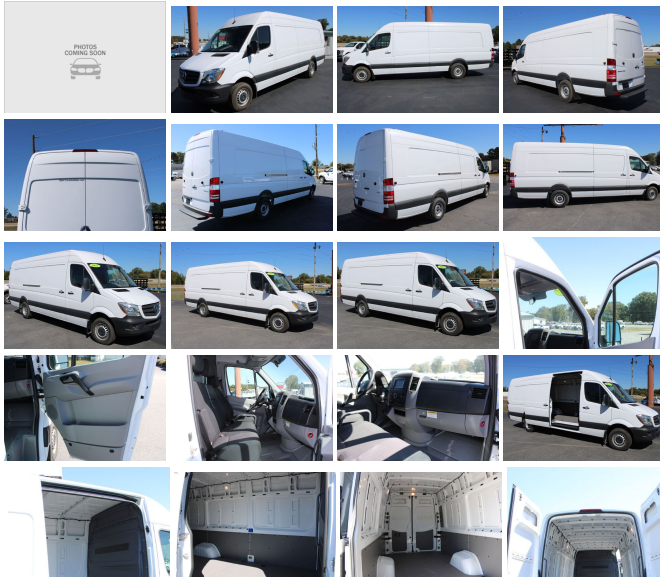

2017 Mercedes-Benz Sprinter Cargo Van 170WB HIGH ROOF EXT CARGO VAN

View this car on our website at workvansandtrucks.com/6860042/ebrochure

Our Price **\$46,900**

Specifications:

Year:	2017
VIN:	WD3PF1CD2HP563811
Make:	Mercedes-Benz
Stock:	C2594
Model/Trim:	Sprinter Cargo Van 170WB HIGH ROOF EXT CARGO VAN
Condition:	Pre-Owned
Body:	Minivan/Van
Exterior:	WHITE
Engine:	Engine: 3.0L V6 Turbo Diesel
Mileage:	979
Drivetrain:	Rear Wheel Drive

2017 MERCEDES-BENZ 3500 SPRINTER 170 WB HIGH ROOF EXT CARGO VAN 3.0L DIESEL ENGINE, AUTOMATIC TRANSMISSION.

This 1 Ton Rated Work Van Comes With Power Windows, Power Door Locks, Power Mirrors, Key Fob, am/fm/xm/radio, Blue Tooth, Phone Controls, ASR Control, Storage In dash, 3 Person Seating, Fold Down Console, Sliding Side Door, Barn Style Rear Door. Cloth Seats,

Factory Installed Bulkhead / Partition, Wal Liner Package, Hard Wood deck in the floor for Shipping Cargo, Wide Rear Step, Grab Handles, Cargo Tie Downs, Cruise Controls.

Current Oil and Filter Service.

Our Location :

2017 Mercedes-Benz Sprinter Cargo Van 170WB HIGH ROOF EXT CARGO VAN

T & B Auto Sales - 501-847-2727 - View this car on our website at workvansandtrucks.com/6860042/ebrochure

Installed Options