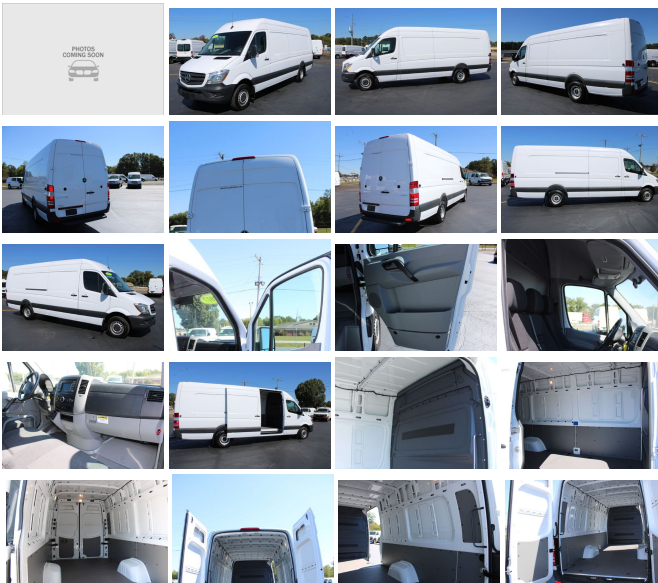

2017 Mercedes-Benz Sprinter Cargo Van 170WB HIGH ROOF EXTENDED CARGO

View this car on our website at workvansandtrucks.com/6860039/ebrochure

Our Price **\$0**

Retail Value **~~\$46,900~~**

Specifications:

Year:	2017
VIN:	WD3PF1CD6HP565089
Make:	Mercedes-Benz
Stock:	C2595
Model/Trim:	Sprinter Cargo Van 170WB HIGH ROOF EXTENDED CARGO
Condition:	Pre-Owned
Body:	Minivan/Van
Exterior:	WHITE
Engine:	Engine: 3.0L V6 Turbo Diesel
Mileage:	1,013
Drivetrain:	Rear Wheel Drive

2017 MERCEDES-BENZ 3500 SPRINTER 170 WB HIGH ROOF EXTENDED CARGO 3.0 L 6CYL DIESEL, AUTOMATIC TRANSMISSION.

This 1-ton Cargo Van comes with Power Windows, Power Door Locks, Power Mirrors, Tilt Steering Wheel, Cruise Control, am/fm/xm/radio, ASR switch, Vinyl Floor, 3 Person Seating, Fold Down Center Console.

Factory installed partition, Half Wall Liner Package, Hard Deck flooring in the cargo area for shipping.

Current Oil and Filter Service.

Our Location :

2017 Mercedes-Benz Sprinter Cargo Van 170WB HIGH ROOF EXTENDED CARGO