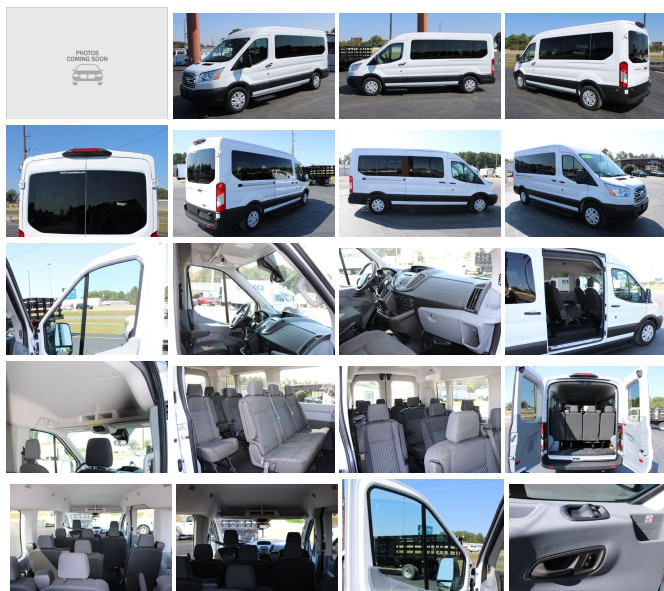

Specifications:

Year:	2019
VIN:	1FBAX2CM1KKA96212
Make:	Ford
Stock:	P2601
Model/Trim:	Transit Passenger Wagon XLT
Condition:	Pre-Owned
Body:	Minivan/Van
Exterior:	WHITE
Mileage:	32,176
Drivetrain:	Rear Wheel Drive

2019 FORD T350 TRANSIT XLT 15 PASSENGER MID ROOF VAN 3.7 6CYL GAS ENGINE, AOTOMATIC TRANSMISSION.

This 1 ton rated 15 Person van comes with Power Windows, Power Door Locks, Power Mirrors, Tilt / Telescopic Steering Wheel, Cruise Control, Key-Fob, Back-up Camera, am/fm/xm/cd radio, Front and Rear Ac Controls, Black Cloth Seats, Vinyl Floor, Tinted Windows, Over Head Storage, Sliding Side Door, Barn Style Rear Doors.

Current Oil and Filter Service,