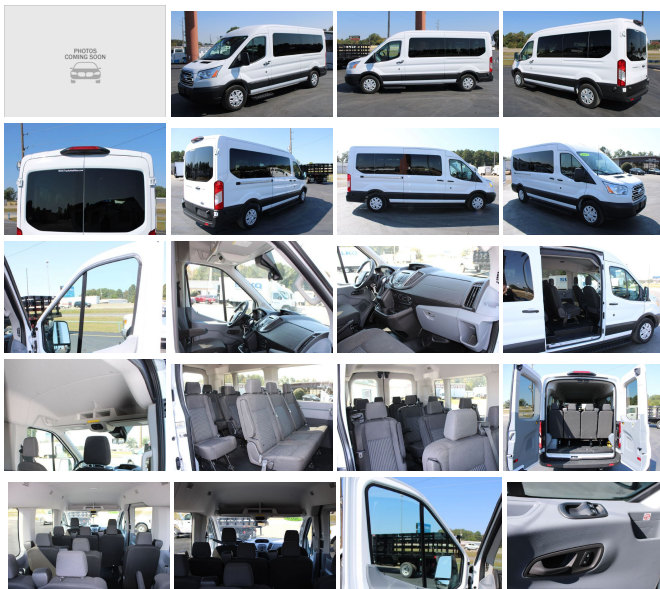

Specifications:

Year:	2019
VIN:	1FBAX2CM1KKA96212
Make:	Ford
Stock:	P2601
Model/Trim:	Transit Passenger Wagon XLT
Condition:	Pre-Owned
Body:	Minivan/Van
Exterior:	WHITE
Mileage:	32,176
Drivetrain:	Rear Wheel Drive

2019 FORD T350 TRANSIT XLT 15 PASSENGER MID ROOF VAN 3.7 6CYL GAS ENGINE, AOTOMATIC TRANSMISSION.

This 1 ton rated 15 Person van comes with Power Windows, Power Door Locks, Power Mirrors, Tilt / Telescopic Steering Wheel, Cruise Control, Key-Fob, Back-up Camera, am/fm/xm/cd radio, Front and Rear Ac Controls, Black Cloth Seats, Vinyl Floor, Tinted Windows, Over Head Storage, Sliding Side Door, Barn Style Rear Doors.

Current Oil and Filter Service,