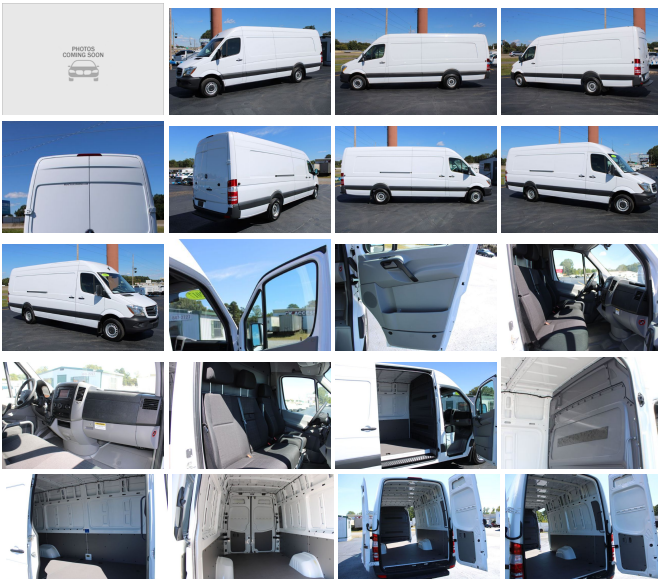

2017 Mercedes-Benz Sprinter Cargo Van 170WB HIGH ROOF EXTENDED CARGO

View this car on our website at workvansandtrucks.com/6854070/ebrochure

Our Price **\$0**

Retail Value ~~\$46,900~~

Specifications:

Year:	2017
VIN:	WD3PF1CD3HP564451
Make:	Mercedes-Benz
Stock:	C2592
Model/Trim:	Sprinter Cargo Van 170WB HIGH ROOF EXTENDED CARGO
Condition:	Pre-Owned
Body:	Minivan/Van
Exterior:	WHITE
Engine:	Engine: 3.0L V6 Turbo Diesel
Mileage:	1,197
Drivetrain:	Rear Wheel Drive

2017 MERCEDES-BENZ 3500 SPRINTER 170 WB EXTENDED HIGH ROOF CARGO 3.0 L 6 CYL DIESEL, AUTOMATIC TRANSMISSION.

This 1 Ton Rated work van comes with Power Windows, Power Door Locks, Power Mirrors, Tilt Steering Wheel Cruise Control, am/fm/xm/Radio, Idle up Switch, Key- Fob, ASR Switch, Vinyl Floor, Cloth Seats, 3 Person Seating, Fold Down Console.

Current Oil and Filter Service.

Our Location :

2017 Mercedes-Benz Sprinter Cargo Van 170WB HIGH ROOF EXTENDED CARGO

T & B Auto Sales - 501-847-2727 - View this car on our website at workvansandtrucks.com/6854070/ebrochure