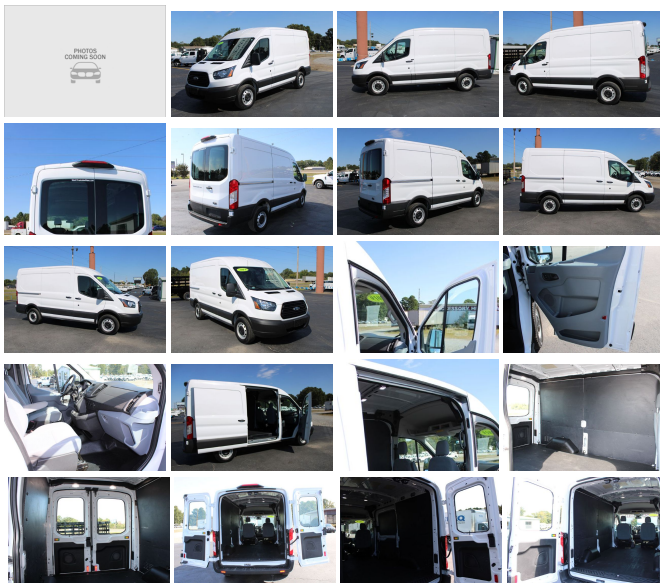

2019 Ford Transit Van 130WN MID ROOF CARGO VAN

View this car on our website at workvansandtrucks.com/6854068/ebrochure

Our Price **\$0**

Retail Value **\$33,995**

Specifications:

Year:	2019
VIN:	1FTYR1CM0KKB36777
Make:	Ford
Stock:	C2584
Model/Trim:	Transit Van 130WN MID ROOF CARGO VAN
Condition:	Pre-Owned
Body:	Minivan/Van
Exterior:	WHITE
Engine:	ENGINE: 3.7L TI-VCT V6 W/98F
Mileage:	31,116
Drivetrain:	Rear Wheel Drive

2019 FORD T250 TRANIST 130 WB MID ROOF CARGO VAN 3.7 GAS ENGINE, AUTOMATIC TRANSMISSION.

This 3/4 TON Short City Delivery Cargo Van Comes with Power Windows, Power Door Locks, Manual Windows Adjustments, Blue Tooth, Phone Controls, Telescopic Steering Wheel, Charging Ports, Back-up Camera, Cloth Seats Arm rest on both Seats, Key-fob, Vinyl Floor Front, Rubber Cargo Mat, Wall Liner Package, Sliding Side Door, Barn Style Rear Doors.

This Work Van would be perfect for City Expeditor co, Flow Shop in town Delivery or a Handyman service.
Current Oil and Filter Service.

2019 Ford Transit Van 130WN MID ROOF CARGO VAN

T & B Auto Sales - 501-847-2727 - View this car on our website at workvansandtrucks.com/6854068/ebrochure