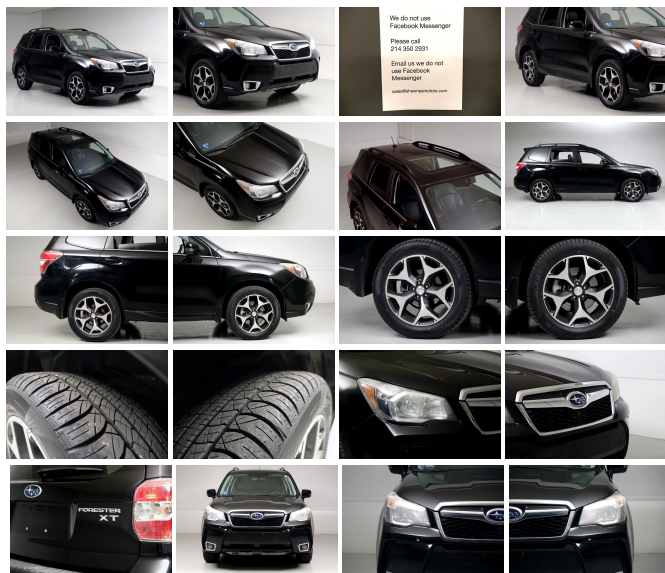

2014 Subaru Forester 2.0XT Touring

View this car on our website at shawneemotors.com/6853959/ebrochure

Our Price **\$9,950**

Specifications:

Year:	2014
VIN:	JF2SJGMC8EH504213
Make:	Subaru
Stock:	2549
Model/Trim:	Forester 2.0XT Touring
Condition:	Pre-Owned
Body:	SUV
Exterior:	Crystal Black Silica
Engine:	Engine: 2.0L 4-Cyl DOHC 16V Intercooled Turbo -inc: Dual Active Valve Control System (DAVCS) variable valve timing
Interior:	Black Leather
Transmission:	Lineartronic CVT -inc: steering wheel paddle-shift control switches, X-mode and hill descent control (HDC)
Mileage:	180,104
Drivetrain:	All Wheel Drive
Economy:	City 23 / Highway 28

2014 Subaru Forester 2.0XT Touring

Shawnee Motor Company - (214) 350-2931 - View this car on our website at shawneemotors.com/6853959/ebrochure

Vehicle History Report : as Of 02/25/2021

Snapshot

2014 SUBARU FORESTER 2.0XT TOURING

	No accidents or damage reported to CARFAX
	CARFAX 1-Owner vehicle
	36 Service history records
	Personal vehicle
	Last owned in Texas
	178,200 Last reported odometer reading

FREE CARFAX Report

See the full CARFAX Report for additional information