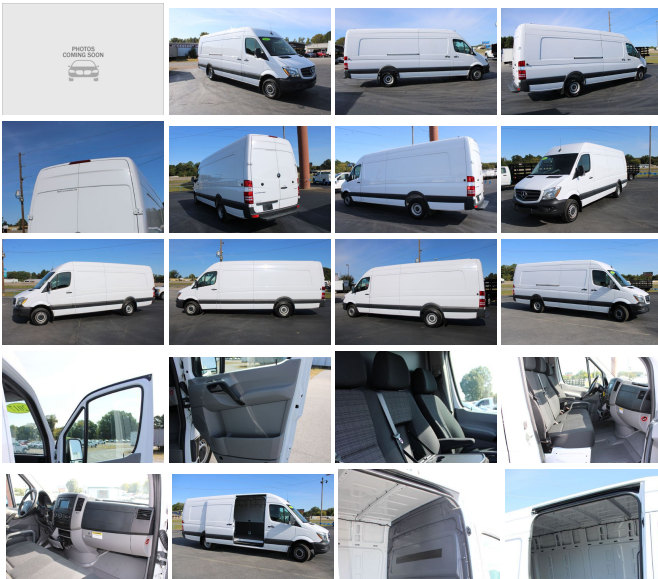

2017 Mercedes-Benz Sprinter Cargo Van 170WB HIGH ROOF EXTENDED CARGO

View this car on our website at workvansandtrucks.com/6853473/ebrochure

Our Price **\$0**

Retail Value **~~\$46,900~~**

Specifications:

Year:	2017
VIN:	WD3PF1CDXHP537831
Make:	Mercedes-Benz
Stock:	C2597
Model/Trim:	Sprinter Cargo Van 170WB HIGH ROOF EXTENDED CARGO
Condition:	Pre-Owned
Body:	Minivan/Van
Exterior:	WHITE
Engine:	Engine: 3.0L V6 Turbo Diesel
Mileage:	1,066
Drivetrain:	Rear Wheel Drive

2017 MERCEDES-BENZ 3500 SPRINTER 170 WB HIGH ROOF EXTENDED CARGO 3.0 L 6CYL DIESEL, AUTOMATIC TRANSMISSION.

This 1-ton Cargo Van comes with Power Windows, Power Door Locks, Power Mirrors, Tilt Steering Wheel, Cruise Control, am/fm/xm/radio, ASR switch, Vinyl Floor, 3 Person Seating,

Factory installed partition, Half Wall Liner Package, Hard Deck flooring in the cargo area for shipping.

Current Oil and Filter Service.

Our Location :

2017 Mercedes-Benz Sprinter Cargo Van 170WB HIGH ROOF EXTENDED CARGO
T & B Auto Sales - 501-847-2727 - View this car on our website at workvansandtrucks.com/6853473/ebrochure