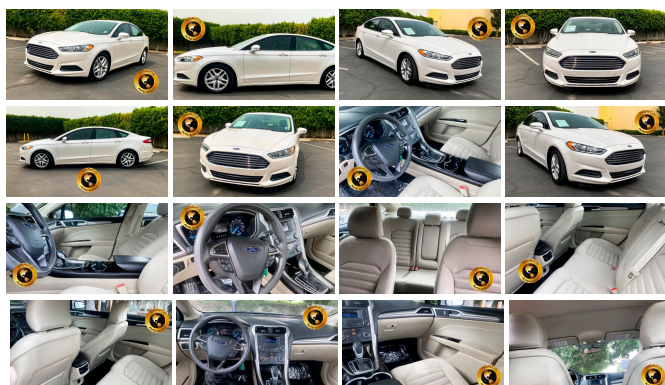

2015 Ford Fusion SE

View this car on our website at bravosautoworld.com/6851993/ebrochure

Our Price **\$13,995**

Specifications:

Year:	2015
VIN:	3FA6P0H76FR295109
Make:	Ford
Stock:	JK827202
Model/Trim:	Fusion SE
Condition:	Pre-Owned
Body:	Sedan
Exterior:	Oxford White
Engine:	ENGINE: 2.5L IVCT
Interior:	Dune Leather
Mileage:	80,258
Drivetrain:	Front Wheel Drive
Economy:	City 22 / Highway 34

- Body-Colored Door Handles- Body-Colored Front Bumper
- Body-Colored Power Heated Side Mirrors w/Convex Spotter, Manual Folding and Turn Signal Indicator
- Body-Colored Rear Bumper- Chrome Grille- Chrome Side Windows Trim
- Clearcoat Paint- Compact Spare Tire Mounted Inside Under Cargo
- Fixed Rear Window w/Defroster
- Fully Automatic Projector Beam Halogen Daytime Running Headlamps w/Delay-Off
- Fully Galvanized Steel Panels- LED Brakelights- Light Tinted Glass
- Perimeter/Approach Lights- Speed Sensitive Variable Intermittent Wipers
- Steel Spare Wheel- Tires: P235/50R17 BSW All Season- Trunk Rear Cargo Access
- Wheels w/Painted Accents- Wheels: 17" Painted Aluminum