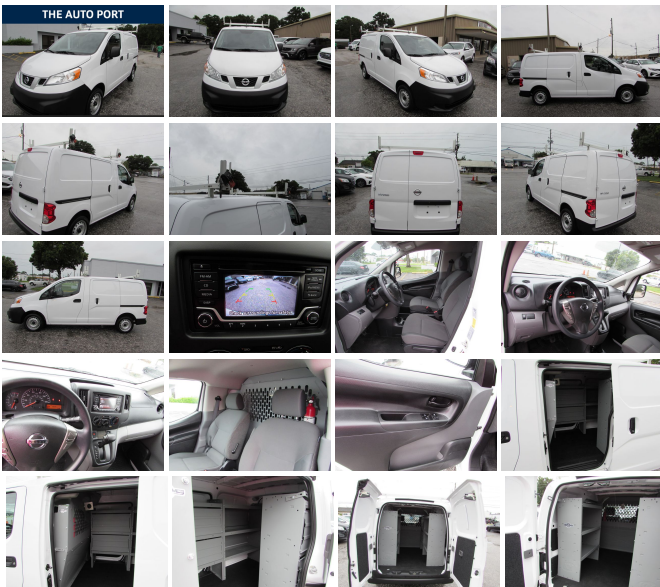

# 2019 Nissan NV200 Compact Cargo S

Noell Caldwell (727) 539-7559

View this car on our website at [theautoportinc.com/6851647/ebrochure](http://theautoportinc.com/6851647/ebrochure)

Our Wholesale Price **\$18,550**

## Specifications:

**Year:** 2019  
**VIN:** 3N6CM0KN1KK693342  
**Make:** Nissan  
**Model/Trim:** NV200 Compact Cargo S  
**Condition:** Pre-Owned  
**Body:** Minivan/Van  
**Exterior:** White  
**Engine:** Engine: 2.0L DOHC 16-Valve 4 Cylinder  
**Interior:** Black Cloth  
**Mileage:** 5,625  
**Drivetrain:** Front Wheel Drive  
**Economy:** City 24 / Highway 26

Welcome to The Auto Port Inc.

Save thousands on your next late model vehicle purchase.

6537 126th Ave N.

Largo, Fla. 33773

Week day 10-6 Saturday 10-5 Closed on Sunday

Hablamos Español

(727) 539-7559

We have been in business since 1991 and own all our vehicles outright and have clear titles for all our cars available for your inspection.