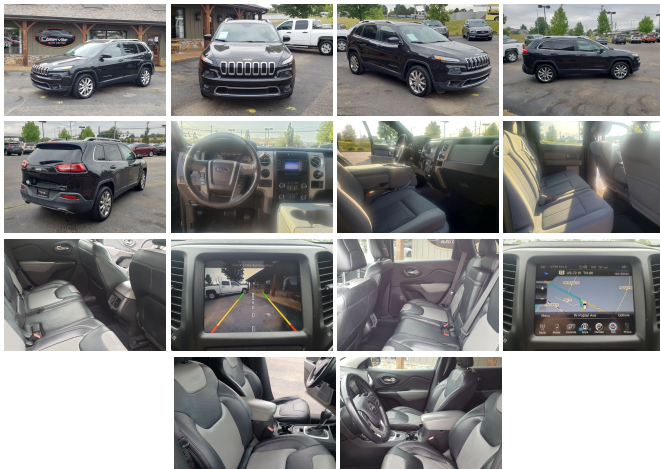

2014 Jeep Cherokee Limited

View this car on our website at colliervilleautocenter.com/6851607/ebrochure

Our Price **\$0**

Specifications:

Year:	2014
VIN:	1C4PJLDS4EW118422
Make:	Jeep
Stock:	3531
Model/Trim:	Cherokee Limited
Condition:	Pre-Owned
Body:	SUV
Exterior:	Brilliant Black Crystal Pearlcoat
Engine:	ENGINE: 3.2L V6 24V VVT
Interior:	Black/Iceland Gray Leather
Mileage:	121,660
Drivetrain:	Front Wheel Drive
Economy:	City 19 / Highway 28