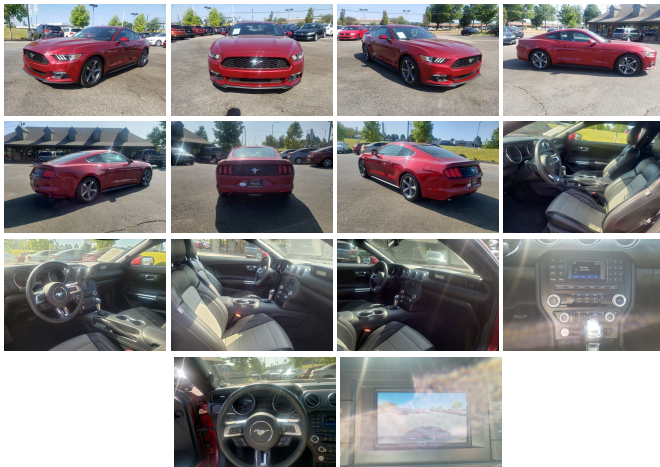

2015 Ford Mustang PREMIUM V6

View this car on our website at colliervilleautocenter.com/6851253/ebrochure

Our Price **\$21,995**

Specifications:

Year:	2015
VIN:	1FA6P8AM9F5380110
Make:	Ford
Stock:	3534
Model/Trim:	Mustang PREMIUM V6
Condition:	Pre-Owned
Body:	Coupe
Exterior:	Ruby Red Metallic Tinted Clearcoat
Engine:	ENGINE: 3.7L TI-VCT V6
Interior:	- Leather
Mileage:	20,234
Drivetrain:	Rear Wheel Drive
Economy:	City 17 / Highway 28